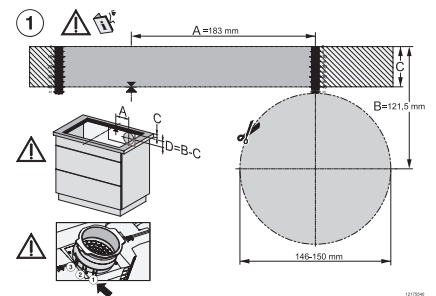

KMDA7272FL/FR, KMDA7473FL/FR – Installation variant 13 Circulating air – drawing

KMDA7272FL/FR, KMDA7473FL/FR – Installation variant 14 Circulating air – drawing

KMDA7272FL, KMDA7473FL – flush installation, drilling template, Installation depth 20 cm, Installation drawing