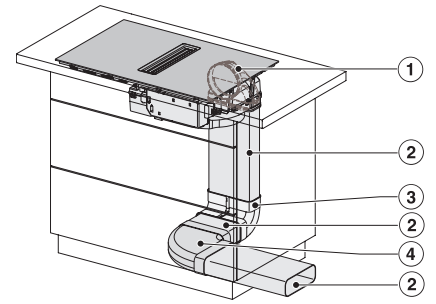

KMDA 7473 FL-U Silence
Induktionskogeplade med emhætte
med ekstra lydsvag motor og 2 flexområder til recirkulation