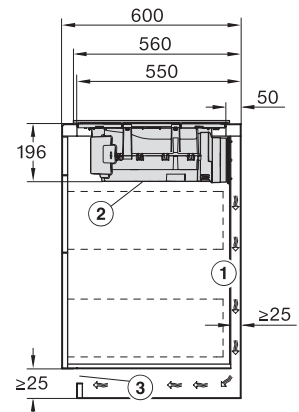

KMDA7272FL, KMDA7473FL – flush – Installation drawing

KMDA7272FL, KMDA7473FL – Installation drawing

KMDA7473FL/FR – Operating options

KMDA7272FL/FR, KMDA7473FL/FR, Exhaust air
 (Installation drawing)

KMDA7272FL, KMDA7473FL – Side view flush,
 Plug&Play – Installation drawing

KMDA7272FL, KMDA7473FL – Side view lying on top,
 Plug&Play – Installation drawing

KMDA7272FL, KMDA7473FL – Side view flush+X,
 Plug&Play – Installation drawing

KMDA7272FL, KMDA7473FL – Side view lying on top+X,
 Plug&Play – Installation drawing