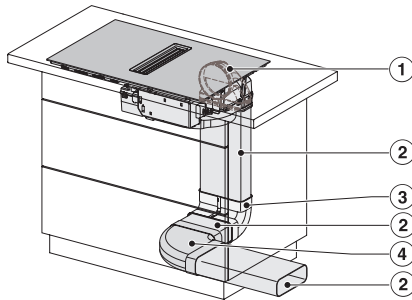

KMDA 7473 FL-A Silence
Induktionskogeplade med emhætte
med ekstra lydsvag motor og 2 flexområder til udluftning til det fri