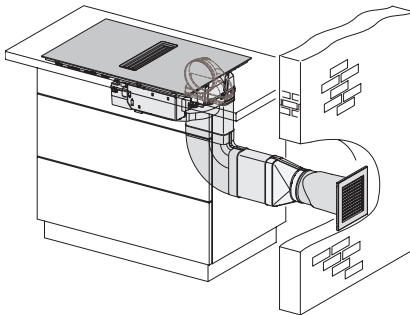

KMDA 7473 FL-A Silence
 Induktionskogeplade med emhætte
 med ekstra lydsvag motor og 2 flexområder til udluftning til det fri

	Abluftbetrieb	Geführter Umluftbetrieb	Plug&Play-Betrieb
KMDA 7473 FR-A	✓	–	–
KMDA 7473 FR-U	–	✓	✓/✓
KMDA 7473 FL-A	✓	–	–
KMDA 7473 FL-U	–	✓	✓/✓

KMDA7272FL, KMDA7473FL – flush – Installation drawing

KMDA7272FL, KMDA7473FL – Installation drawing

KMDA7473FL/FR – Operating options

KMDA7272FL/FR, KMDA7473FL/FR, Exhaust air
 (Installation drawing)

KMDA7272FL, KMDA7473FL – Side view flush,
 Plug&Play – Installation drawing

KMDA7272FL, KMDA7473FL – Side view lying on top,
 Plug&Play – Installation drawing

KMDA7272FL, KMDA7473FL – Side view flush+X,
 Plug&Play – Installation drawing

KMDA7272FL, KMDA7473FL – Side view lying on top+X,
 Plug&Play – Installation drawing