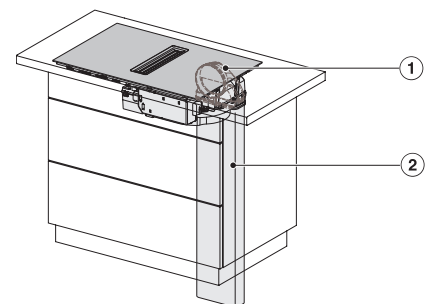

KMDA7272FL, KMDA7473FL – flush – Installation drawing

KMDA7272FL, KMDA7473FL – Installation drawing

KMDA7473FL/FR – Operating options

KMDA7272FL/FR, KMDA7473FL/FR, Exhaust air
 (Installation drawing)

KMDA7272FL, KMDA7473FL – Side view flush,
 Plug&Play – Installation drawing

KMDA7272FL, KMDA7473FL – Side view lying on top,
 Plug&Play – Installation drawing

KMDA7272FL, KMDA7473FL – Side view flush+X,
 Plug&Play – Installation drawing

KMDA7272FL, KMDA7473FL – Side view lying on top+X,
 Plug&Play – Installation drawing