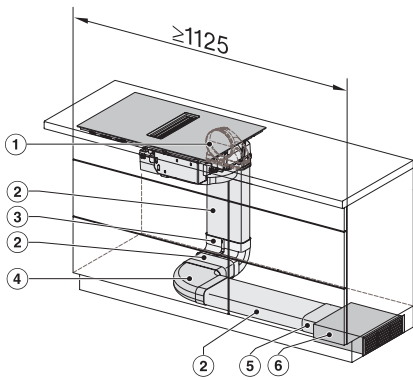

KMDA7272FL/FR, KMDA7473FL/FR – Installation variant 4
Circulating air – drawing

KMDA7272FL/FR, KMDA7473FL/FR – Installation variant 13
Circulating air – drawing