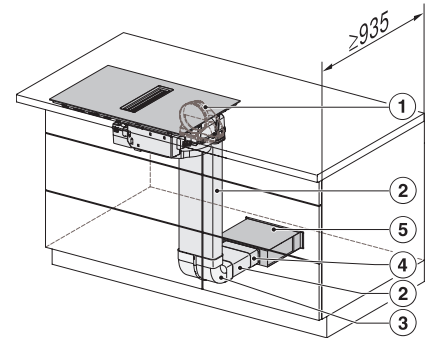

KMDA7272FL/FR, KMDA7473FL/FR -Installation variant
3 Basis – drawing