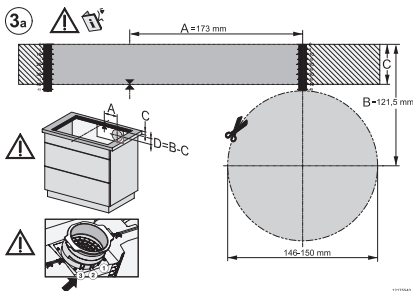

KMDA7272FL/FR, KMDA7473FL/FR – surface installation,  
 21 cm, drilling template, Installation drawing