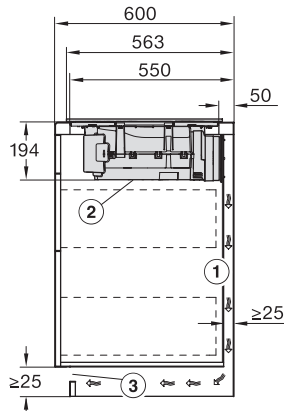

KMDA7272FR, KMDA7473FR – Installation drawing

KMDA7272FR, KMDA7473FR – Side view lying on top,
Plug&Play – Installation drawing