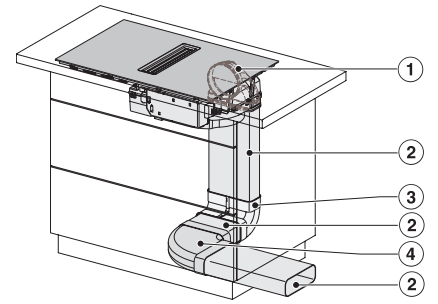

KMDA 7272 FL-U Silence
Induktionskogeplade med emhætte
med ekstra lydsvag motor og 4 individuelle kogezone til recirkulation