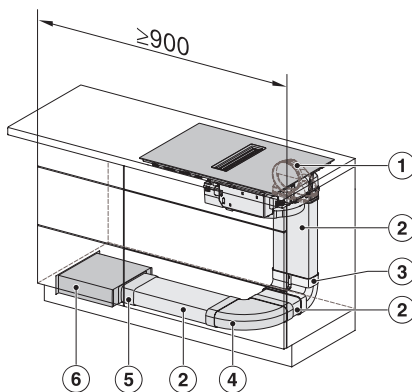

KMDA7272FL/FR, KMDA7473FL/FR – Installation variant 4 Circulating air – drawing

KMDA7272FL/FR, KMDA7473FL/FR – Installation variant 5 Circulating air – drawing

KMDA7272FL/FR, KMDA7473FL/FR – Installation variant 6 Circulating air – drawing

KMDA7272FL/FR, KMDA7473FL/FR – Installation variant 13 Circulating air – drawing

KMDA7272FL/FR, KMDA7473FL/FR – Installation variant 14 Circulating air – drawing

KMDA7272FL, KMDA7473FL – flush installation, drilling template, Installation depth 20 cm, Installation drawing