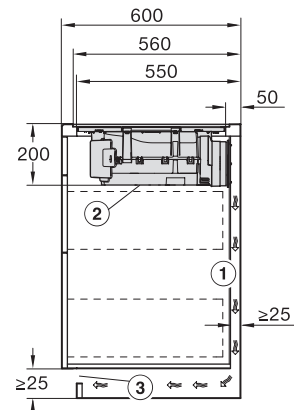

KMDA7272FL, KMDA7473FL – flush – Installation drawing

KMDA7272FL, KMDA7473FL – Installation drawing

KMDA7272FL/FR – Operating options

KMDA7272FL/FR, KMDA7473FL/FR, Air circulation (Installation drawing)

KMDA7272FL/FR, KMDA7473FL/FR, Plug&Play (Installation drawing)

KMDA7272FL, KMDA7473FL – Side view flush, Plug&Play – Installation drawing

KMDA7272FL, KMDA7473FL – Side view lying on top, Plug&Play – Installation drawing

KMDA7272FL, KMDA7473FL – Side view flush+X, Plug&Play – Installation drawing