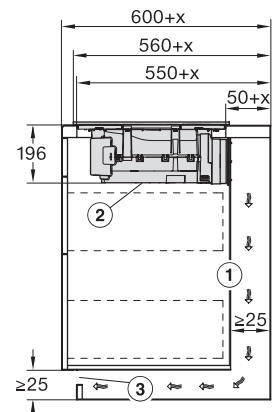

KMDA7272FL, KMDA7473FL – flush – Installation drawing

KMDA7272FL, KMDA7473FL – Installation drawing

KMDA7272FL/FR – Operating options

KMDA7272FL/FR, KMDA7473FL/FR, Air circulation (Installation drawing)

KMDA7272FL/FR, KMDA7473FL/FR, Plug&Play (Installation drawing)

KMDA7272FL, KMDA7473FL – Side view flush, Plug&Play – Installation drawing

KMDA7272FL, KMDA7473FL – Side view lying on top, Plug&Play – Installation drawing

KMDA7272FL, KMDA7473FL – Side view flush+X, Plug&Play – Installation drawing