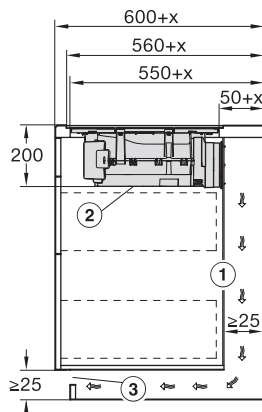

KMDA7272FL, KMDA7473FL – flush – Installation drawing

KMDA7272FL, KMDA7473FL – Installation drawing

KMDA7272FL/FR – Operating options

KMDA7272FL/FR, KMDA7473FL/FR, Air circulation (Installation drawing)

KMDA7272FL/FR, KMDA7473FL/FR, Plug&Play (Installation drawing)

KMDA7272FL, KMDA7473FL – Side view flush, Plug&Play – Installation drawing

KMDA7272FL, KMDA7473FL – Side view lying on top, Plug&Play – Installation drawing

KMDA7272FL, KMDA7473FL – Side view flush+X, Plug&Play – Installation drawing