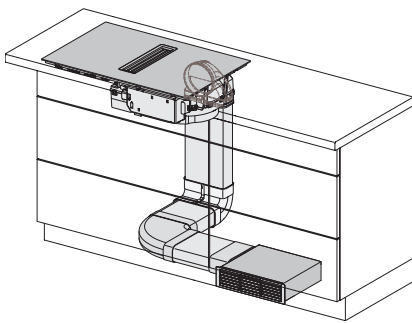

KMDA 7272 FL-U Silence
 Induktionskogeplade med emhætte
 med ekstra lydsvag motor og 4 individuelle kogezone til recirkulation

	Abluftbetrieb	Geführter Umluftbetrieb	Plug&Play-Betrieb
KMDA 7272 FR-A	✓	–	–
KMDA 7272 FR-U	–	✓	✓/✓
KMDA 7272 FL-A	✓	–	–
KMDA 7272 FL-U	–	✓	✓/✓

KMDA7272FL, KMDA7473FL – flush – Installation drawing

KMDA7272FL, KMDA7473FL – Installation drawing

KMDA7272FL/FR – Operating options

KMDA7272FL/FR, KMDA7473FL/FR, Air circulation (Installation drawing)

KMDA7272FL/FR, KMDA7473FL/FR, Plug&Play (Installation drawing)

KMDA7272FL, KMDA7473FL – Side view flush, Plug&Play – Installation drawing

KMDA7272FL, KMDA7473FL – Side view lying on top, Plug&Play – Installation drawing

KMDA7272FL, KMDA7473FL – Side view flush+X, Plug&Play – Installation drawing