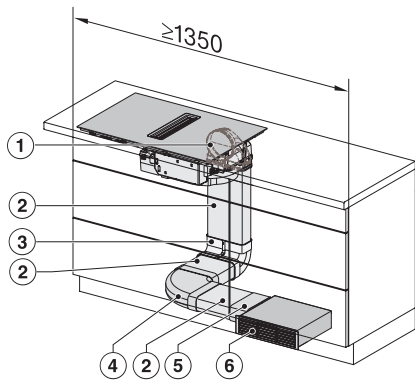

KMDA7272FL/FR, KMDA7473FL/FR – Installation variant 1 Basis -drawing

KMDA7272FL/FR, KMDA7473FL/FR – Installation variant 4 Circulating air – drawing