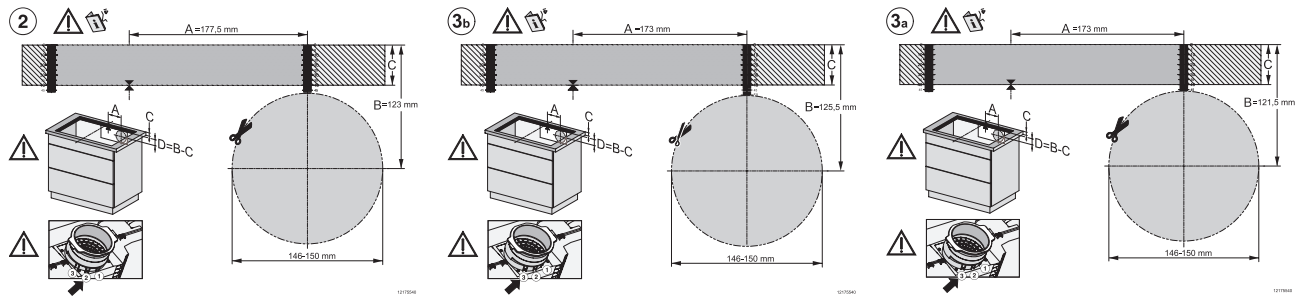

KMDA 7272 FL-U Silence
Induktionskogeplade med emhætte
med ekstra lydsvag motor og 4 individuelle kogezone til recirkulation

KMDA7272FL/FR, KMDA7473FL/FR – surface installation, drilling template, Installation drawing

KMDA7272FL, KMDA7473FL – flush installation, drilling template, Installation depth 21 cm, Installation drawing

KMDA7272FL/FR, KMDA7473FL/FR – surface installation, 21 cm, drilling template, Installation drawing