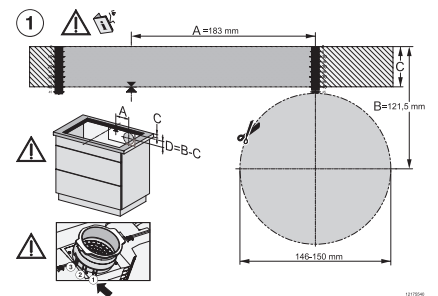

KMDA7272FL/FR, KMDA7473FL/FR – Installation variant 13 Circulating air – drawing

KMDA7272FL/FR, KMDA7473FL/FR – Installation variant 14 Circulating air – drawing

KMDA7272FL, KMDA7473FL – flush installation, drilling template, Installation depth 20 cm, Installation drawing