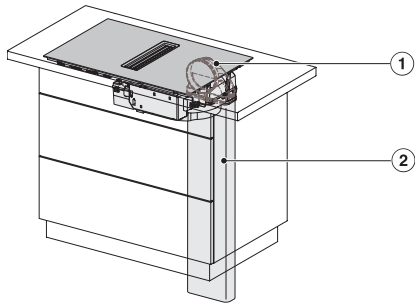

KMDA7272FL, KMDA7473FL – Side view flush, Plug&Play – Installation drawing

KMDA7272FL, KMDA7473FL – Side view lying on top, Plug&Play – Installation drawing

KMDA7272FL, KMDA7473FL – Side view flush+X, Plug&Play – Installation drawing

KMDA7272FL, KMDA7473FL – Side view lying on top+X, Plug&Play – Installation drawing

KMDA 7272 FL-U Silence
 Induktionskogeplade med emhætte
 med ekstra lydsvag motor og 4 individuelle kogezone til recirkulation