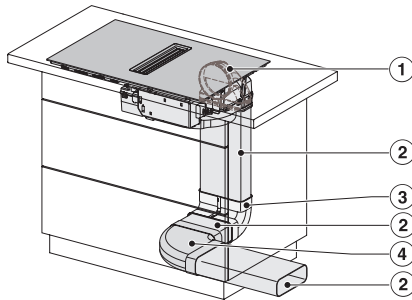

KMDA 7272 FL-A Silence

Induktionskogeplade med emhætte

med ekstra lydsvag motor og 4 individuelle kogezone til udluftning til det fri