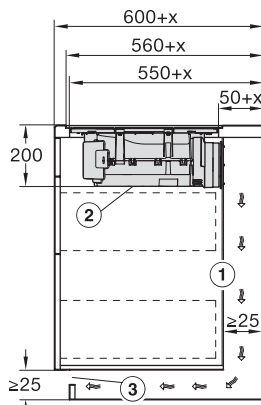

KMDA7272FL/FR – Operating options

KMDA7272FL/FR, KMDA7473FL/FR, Exhaust air (Installation drawing)

KMDA7272FL, KMDA7473FL – Side view flush, Plug&Play – Installation drawing

KMDA7272FL, KMDA7473FL – Side view lying on top, Plug&Play – Installation drawing

KMDA7272FL, KMDA7473FL – Side view flush+X, Plug&Play – Installation drawing

KMDA7272FL, KMDA7473FL – Side view lying on top+X, Plug&Play – Installation drawing

KMDA7272FL/FR, KMDA7473FL/FR – Installation variant 1 Basis -drawing