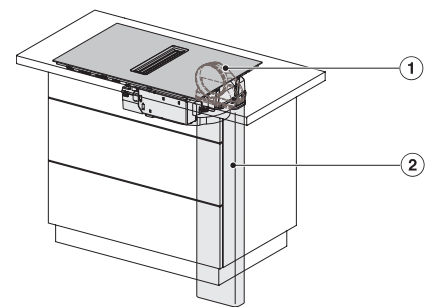

KMDA7272FL/FR – Operating options

KMDA7272FL/FR, KMDA7473FL/FR, Exhaust air (Installation drawing)

KMDA7272FL, KMDA7473FL – Side view flush, Plug&Play – Installation drawing

KMDA7272FL, KMDA7473FL – Side view lying on top, Plug&Play – Installation drawing

KMDA7272FL, KMDA7473FL – Side view flush+X, Plug&Play – Installation drawing

KMDA7272FL, KMDA7473FL – Side view lying on top+X, Plug&Play – Installation drawing

KMDA7272FL/FR, KMDA7473FL/FR – Installation variant 1 Basis -drawing