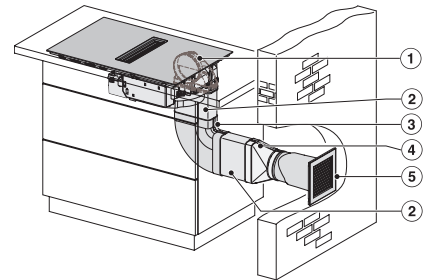

KMDA7272FL/FR – Operating options

KMDA7272FL/FR, KMDA7473FL/FR, Exhaust air (Installation drawing)

KMDA7272FL, KMDA7473FL – Side view flush, Plug&Play – Installation drawing

KMDA7272FL, KMDA7473FL – Side view lying on top, Plug&Play – Installation drawing

KMDA7272FL, KMDA7473FL – Side view flush+X, Plug&Play – Installation drawing

KMDA7272FL, KMDA7473FL – Side view lying on top+X, Plug&Play – Installation drawing

KMDA7272FL/FR, KMDA7473FL/FR – Installation variant 1 Basis -drawing

KMDA 7272 FL-A Silence

Induktionskogeplade med emhætte

med ekstra lydsvag motor og 4 individuelle kogezone til udluftning til det fri

KMDA7272FL/FR, KMDA7473FL/FR – Installation variant
2 Basis – drawing