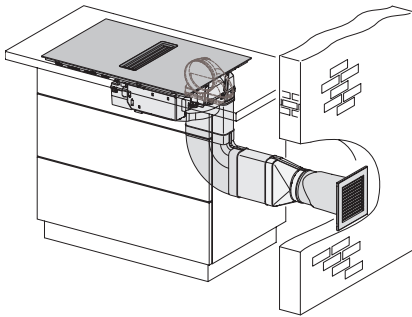

	Abluftbetrieb	Geführter Umluftbetrieb	Plug&Play-Betrieb
KMDA 7272 FR-A	✓	–	–
KMDA 7272 FR-U	–	✓	✓/✓
KMDA 7272 FL-A	✓	–	–
KMDA 7272 FL-U	–	✓	✓/✓

KMDA7272FL, KMDA7473FL – flush – Installation drawing

KMDA7272FL, KMDA7473FL – Installation drawing

KMDA7272FL/FR – Operating options

KMDA7272FL/FR, KMDA7473FL/FR, Exhaust air (Installation drawing)

KMDA7272FL, KMDA7473FL – Side view flush, Plug&Play – Installation drawing

KMDA7272FL, KMDA7473FL – Side view lying on top, Plug&Play – Installation drawing

KMDA7272FL, KMDA7473FL – Side view flush+X, Plug&Play – Installation drawing

KMDA7272FL, KMDA7473FL – Side view lying on top+X, Plug&Play – Installation drawing

KMDA7272FL/FR, KMDA7473FL/FR – Installation variant 1 Basis -drawing