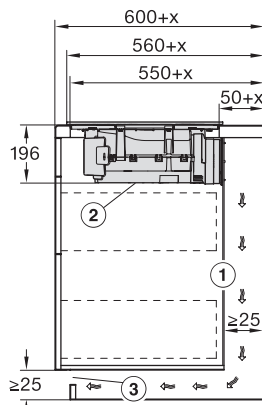

KMDA7272FL/FR – Operating options

KMDA7272FL/FR, KMDA7473FL/FR, Exhaust air (Installation drawing)

KMDA7272FL, KMDA7473FL – Side view flush, Plug&Play – Installation drawing

KMDA7272FL, KMDA7473FL – Side view lying on top, Plug&Play – Installation drawing

KMDA7272FL, KMDA7473FL – Side view flush+X, Plug&Play – Installation drawing

KMDA7272FL, KMDA7473FL – Side view lying on top+X, Plug&Play – Installation drawing

KMDA7272FL/FR, KMDA7473FL/FR – Installation variant 1 Basis -drawing