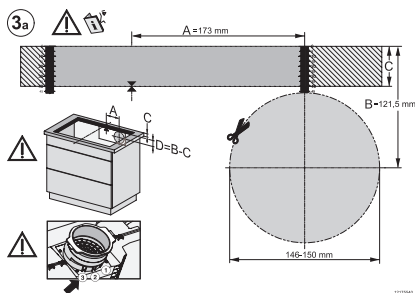

KMDA7272FL/FR, KMDA7473FL/FR – surface installation, 21 cm, drilling template, Installation drawing