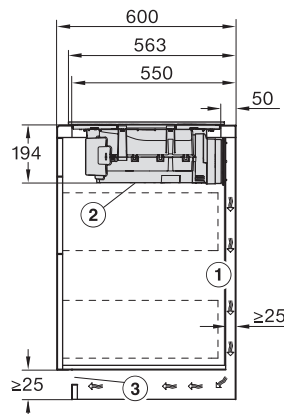

KMDA7272FR, KMDA7473FR – Side view lying on top,
Plug&Play – Installation drawing