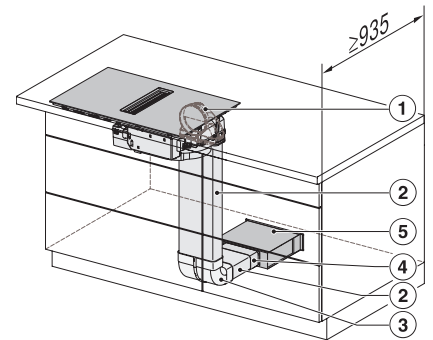

KMDA 7272 FR-U Silence
Induktionskogeplade med emhætte
med ekstra lydsvag motor og 4 individuelle kogezone til recirkulation

KMDA7272FL/FR, KMDA7473FL/FR – surface installation, drilling template, Installation drawing

KMDA7272FL/FR, KMDA7473FL/FR – surface installation, 21 cm, drilling template, Installation drawing