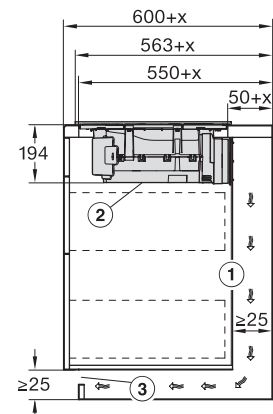

KMDA7272FL/FR, KMDA7473FL/FR, Air circulation
(Installation drawing)

KMDA7272FR, KMDA7473FR – Side view lying on top+X,
Plug&Play – Installation drawing