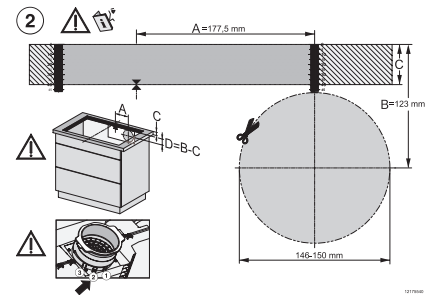

KMDA7272FL/FR, KMDA7473FL/FR – Installation variant 6
Circulating air – drawing

KMDA7272FL/FR, KMDA7473FL/FR – surface installation, drilling template, Installation drawing