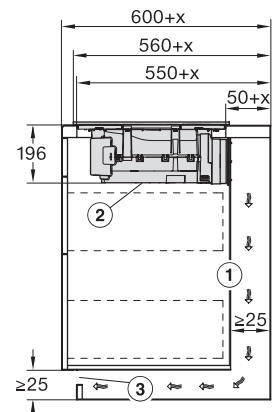

KMDA7272FL/FR – Operating options

KMDA7272FL/FR, KMDA7473FL/FR, Air circulation (Installation drawing)

KMDA7272FL/FR, KMDA7473FL/FR, Plug&Play (Installation drawing)

KMDA7272FL, KMDA7473FL – Side view flush, Plug&Play – Installation drawing

KMDA7272FL, KMDA7473FL – Side view lying on top, Plug&Play – Installation drawing

KMDA7272FL, KMDA7473FL – Side view flush+X, Plug&Play – Installation drawing

KMDA7272FL, KMDA7473FL – Side view lying on top+X, Plug&Play – Installation drawing