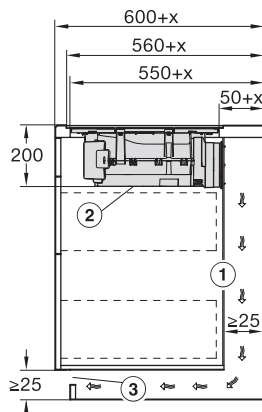

KMDA7272FL/FR – Operating options

KMDA7272FL/FR, KMDA7473FL/FR, Air circulation (Installation drawing)

KMDA7272FL/FR, KMDA7473FL/FR, Plug&Play (Installation drawing)

KMDA7272FL, KMDA7473FL – Side view flush, Plug&Play – Installation drawing

KMDA7272FL, KMDA7473FL – Side view lying on top, Plug&Play – Installation drawing

KMDA7272FL, KMDA7473FL – Side view flush+X, Plug&Play – Installation drawing

KMDA7272FL, KMDA7473FL – Side view lying on top+X, Plug&Play – Installation drawing