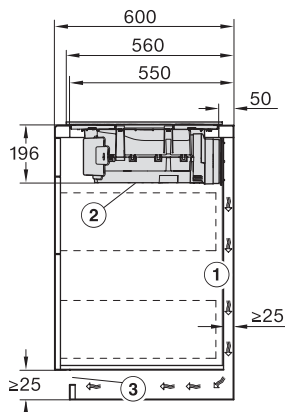

KMDA7272FL/FR – Operating options

KMDA7272FL/FR, KMDA7473FL/FR, Air circulation (Installation drawing)

KMDA7272FL/FR, KMDA7473FL/FR, Plug&Play (Installation drawing)

KMDA7272FL, KMDA7473FL – Side view flush, Plug&Play – Installation drawing

KMDA7272FL, KMDA7473FL – Side view lying on top, Plug&Play – Installation drawing

KMDA7272FL, KMDA7473FL – Side view flush+X, Plug&Play – Installation drawing

KMDA7272FL, KMDA7473FL – Side view lying on top+X, Plug&Play – Installation drawing