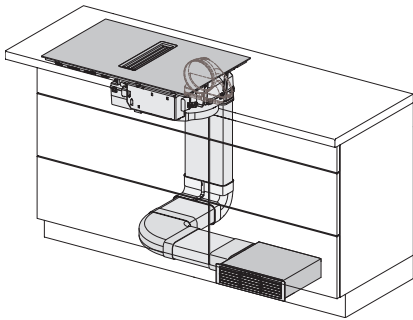

	Abluftbetrieb	Geführter Umluftbetrieb	Plug&Play-Betrieb
KMDA 7272 FR-A	✓	–	–
KMDA 7272 FR-U	–	✓	✓/✓
KMDA 7272 FL-A	✓	–	–
KMDA 7272 FL-U	–	✓	✓/✓

KMDA7272FL, KMDA7473FL – flush – Installation drawing

KMDA7272FL, KMDA7473FL – Installation drawing

KMDA7272FL/FR – Operating options

KMDA7272FL/FR, KMDA7473FL/FR, Air circulation (Installation drawing)

KMDA7272FL/FR, KMDA7473FL/FR, Plug&Play (Installation drawing)

KMDA7272FL, KMDA7473FL – Side view flush, Plug&Play – Installation drawing

KMDA7272FL, KMDA7473FL – Side view lying on top, Plug&Play – Installation drawing

KMDA7272FL, KMDA7473FL – Side view flush+X, Plug&Play – Installation drawing

KMDA7272FL, KMDA7473FL – Side view lying on top+X, Plug&Play – Installation drawing