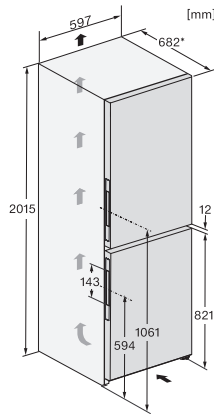

KFN4898AD, KFN4898CD, KFN4795DD bb, KFN4795CD bb, installation sketch (footnote*) (installation drawings)

Integrating freestanding refrigeration appliance in a run of kitchen units, bb, brws, bs, grgr (*Fußnote)