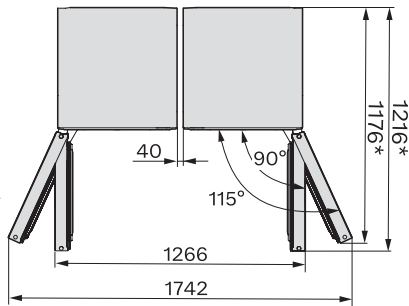

KWTS4785F, KS4887DD, KWTS4785F, KS4383ED, KWTS4785F, KWNS4784DE, KWNS4784DE, KS4887DD, top view (*footnote)