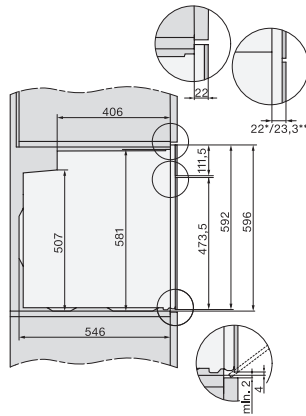

H 2861 BP

Ovn

i perfekt kombinérbart design med netværk, pyrolyse og FlexiClip-udtræk.

installation H7000 XL, installation drawing

side view H7000 XL, installation drawings

built-in H7000 XL, installation drawing

Installation H7000 XL underframe, installation drawings

H7000 handle, glass, installation drawings

side view H7000 XL build-under, installation drawing