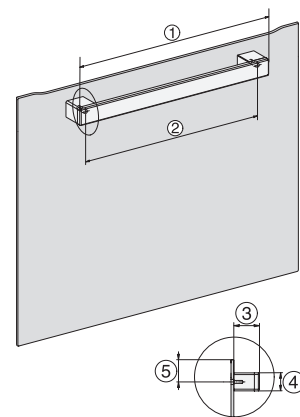

H 2467 BP ACTIVE

Ovn

i moderne design med netværk, pyrolyse og FlexiClip-udtræk.

installation H7000 XL, installation drawing

side view H7000 XL, installation drawings

built-in H7000 XL, installation drawing

H226x-1B/BP/E/EP/I/IP, H2x6xB/BP, H7x6xB/BP/BPX, installation drawings

side view H7000 XL build-under, installation drawing

H2465B, H2465BP, H2466B, H2466BP, H2467B, H2467BP, H2468B, H2468BP, installation drawings