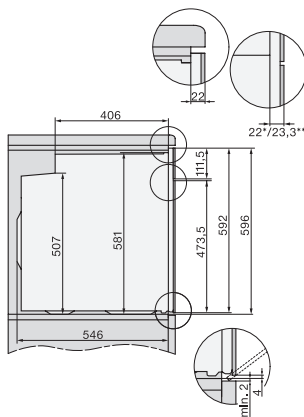

H 2467 BP ACTIVE

Ovn

i moderne design med netværk, pyrolyse og FlexiClip-udtræk.

installation H7000 XL, installation drawing

side view H7000 XL, installation drawings

built-in H7000 XL, installation drawing

H226x-1B/BP/E/EP/I/IP, H2x6xB/BP, H7x6xB/BP/BPX, installation drawings

side view H7000 XL build-under, installation drawing

H2465B, H2465BP, H2466B, H2466BP, H2467B, H2467BP, H2468B, H2468BP, installation drawings