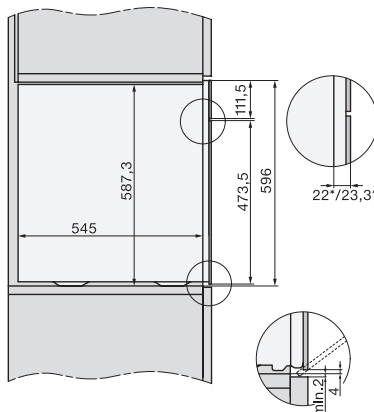

ESW7x20, DGC7x6xHCPro, DGC7x6xHCXPro installation drawings

ESW7x10, EVS7010, DGC7x6xHCPro, DGC7x6xHCXPro installation drawings

built-in DGC XXL, installation drawing

DGC7x65 connections and ventilation 60cm, installation drawing

built-in DGC XXL build-under, installation drawing

screw joint DGC XXL, installation drawing

DGC7x4x Schwenkbereich der Blende, installation drawings

side view DGC XXL, installation drawings