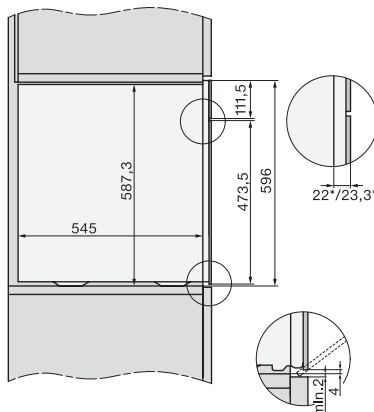

ESW7x10, EVS7010, DGC7x6xHCPro, DGC7x6xHCXPro installation drawings

built-in DGC XXL, installation drawing

DGC7x65 connections and ventilation 60cm, installation drawing

built-in DGC XXL build-under, installation drawing

screw joint DGC XXL, installation drawing

DGC7x4x Schwenkbereich der Blende, installation drawings

side view DGC XXL, installation drawings