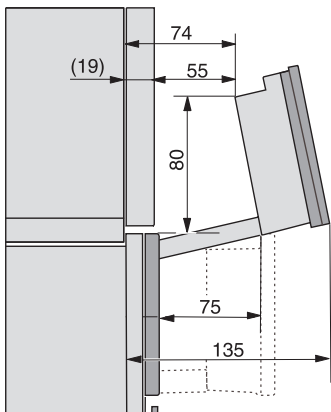

ESW7x10, EVS7010, DGC7x6xHCPro, DGC7x6xHCXPro installation drawings

built-in DGC XXL, installation drawing

DGC7x65 connections and ventilation 60cm, installation drawing

built-in DGC XXL build-under, installation drawing

screw joint DGC XXL, installation drawing

DGC7x4x Schwenkbereich der Blende, installation drawings

side view DGC XXL, installation drawings