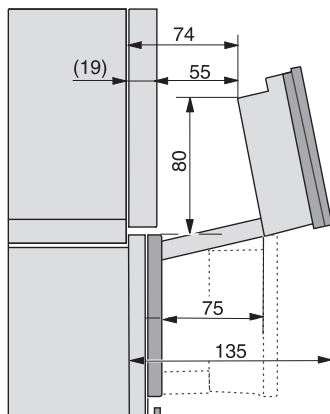

ESW7x20, DGC7x6xHCPro, DGC7x6xHCXPro installation drawings

ESW7x10, EVS7010, DGC7x6xHCPro, DGC7x6xHCXPro installation drawings

built-in DGC XXL, installation drawing

DGC7x65 connections and ventilation 60cm, installation drawing

built-in DGC XXL build-under, installation drawing

screw joint DGC XXL, installation drawing

DGC7x4x Schwenkbereich der Blende, installation drawings

side view DGC XXL, installation drawings