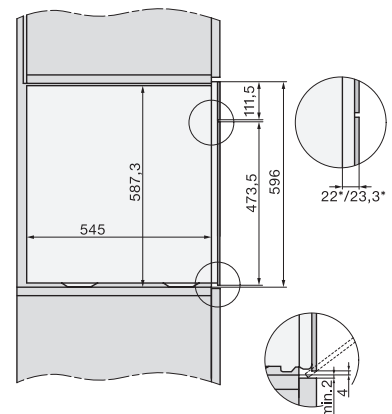

ESW7x20, DGC7x6xHCPro, DGC7x6xHCXPro installation drawings

ESW7x10, EVS7010, DGC7x6xHCPro, DGC7x6xHCXPro installation drawings

built-in DGC XXL, installation drawing

DGC7x65 connections and ventilation 60cm, installation drawing

built-in DGC XXL build-under, installation drawing

screw joint DGC XXL, installation drawing

DGC7x4x Schwenkbereich der Blende, installation drawings

side view DGC XXL, installation drawings