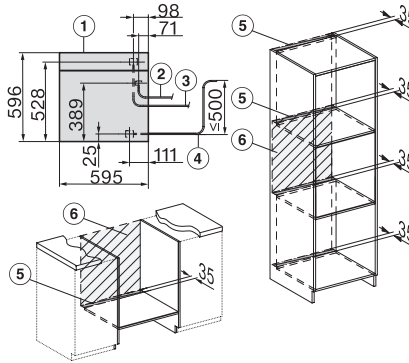

ESW7x20, DGC7x6xHCPro, DGC7x6xHCXPro installation drawings

ESW7x10, EVS7010, DGC7x6xHCPro, DGC7x6xHCXPro installation drawings

built-in DGC XXL, installation drawing

DGC7x65 connections and ventilation 60cm, installation drawing

built-in DGC XXL build-under, installation drawing

screw joint DGC XXL, installation drawing

DGC7x4x Schwenkbereich der Blende, installation drawings

side view DGC XXL, installation drawings