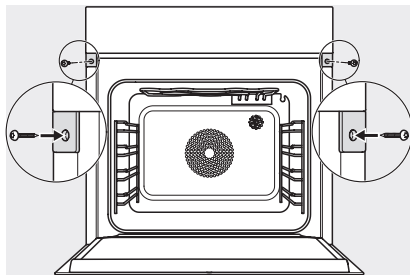

ESW7x20, DGC7x6xHCPro, DGC7x6xHCXPro installation drawings

ESW7x10, EVS7010, DGC7x6xHCPro, DGC7x6xHCXPro installation drawings

built-in DGC XXL, installation drawing

DGC7x65 connections and ventilation 60cm, installation drawing

built-in DGC XXL build-under, installation drawing

screw joint DGC XXL, installation drawing

DGC7x4x Schwenkbereich der Blende, installation drawings

side view DGC XXL, installation drawings