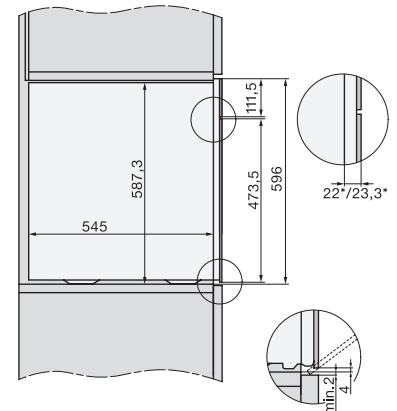

ESW7x20, DGC7x6xHCPro, DGC7x6xHCXPro installation drawings

ESW7x10, EVS7010, DGC7x6xHCPro, DGC7x6xHCXPro installation drawings

built-in DGC XXL, installation drawing

DGC7x65 connections and ventilation 60cm, installation drawing

built-in DGC XXL build-under, installation drawing

screw joint DGC XXL, installation drawing

DGC7x4x Schwenkbereich der Blende, installation drawings

side view DGC XXL, installation drawings