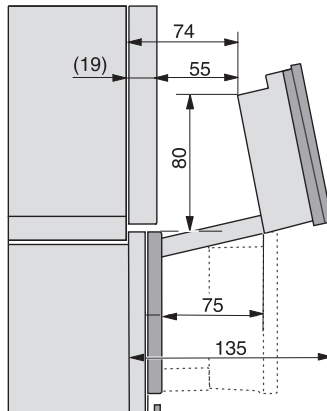

ESW7x20, DGC7x6xHCPro, DGC7x6xHCXPro installation drawings

ESW7x10, EVS7010, DGC7x6xHCPro, DGC7x6xHCXPro installation drawings

built-in DGC XXL, installation drawing

DGC7x65 connections and ventilation 60cm, installation drawing

built-in DGC XXL build-under, installation drawing

screw joint DGC XXL, installation drawing

DGC7x4x Schwenkbereich der Blende, installation drawings

side view DGC XXL, installation drawings