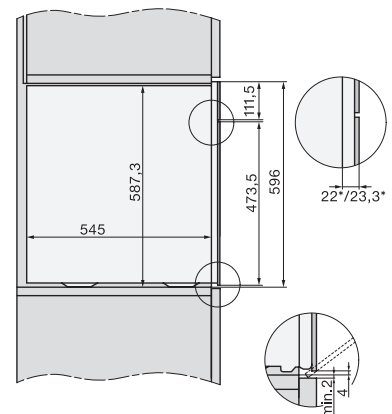

built-in DGC XXL, installation drawing

DGC7x65 connections and ventilation 60cm, installation drawing

built-in DGC XXL build-under, installation drawing

screw joint DGC XXL, installation drawing

DGC7x4x Schwenkbereich der Blende, installation drawings

side view DGC XXL, installation drawings