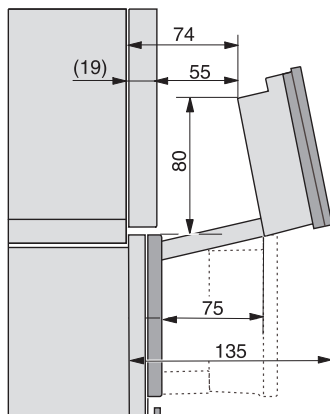

DG7x40, DGC7x4x, DGC7x6x, DG7635, DGM7x4x, DO7, H2860B/BP, H7240BM, H7x40BM, H7x4xB/BP, H7x6xB/BP, installation drawings

ESW7x20, DGC7x6xHCPro, DGC7x6xHCXPro installation drawings

ESW7x10, EVS7010, DGC7x6xHCPro, DGC7x6xHCXPro installation drawings

built-in DGC XXL, installation drawing

DGC7x65 connections and ventilation 60cm, installation drawing

built-in DGC XXL build-under, installation drawing

screw joint DGC XXL, installation drawing

DGC7x4x Schwenkbereich der Blende, installation drawings

side view DGC XXL, installation drawings