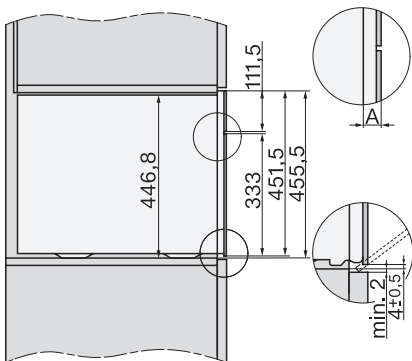

ESW7x10, DGC7x4xHCPro, DGC7x4xHCXPro, installation drawings

built-in DG DGM DGC XL build-under, installation drawing

DGC7x4x built-in tall cabinet, installation drawing

DGC7x4x Schwenkbereich der Blende, installation drawings

screw joint DGC XL, installation drawing

DGC7x6x X with and without handle side view, installation drawings