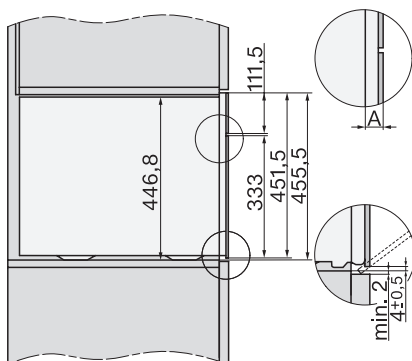

ESW7x10, DGC7x4xHCPro, DGC7x4xHCXPro, installation drawings

built-in DG DGM DGC XL build-under, installation drawing

DGC7x4x built-in tall cabinet, installation drawing

DGC7x4x Schwenkbereich der Blende, installation drawings

screw joint DGC XL, installation drawing

DGC7x6x X with and without handle side view, installation drawings