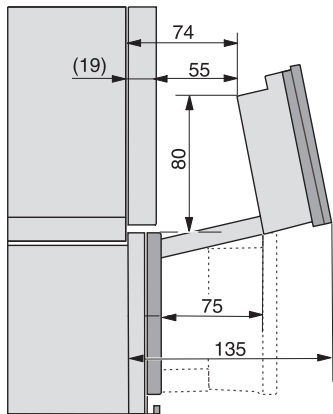

Installation_DG_DGM_DGC_XL_ESW7x10_EVS7010, installation drawings

built-in DG DGM DGC XL build-under, installation drawing

DGC7x4x built-in tall cabinet, installation drawing

DGC7x45 connections and ventilation 45cm, installation drawing

DGC7x4x swivel range of the aperture, installation drawings

screw joint DGC XL, installation drawing

side view DGC XL, installation drawings