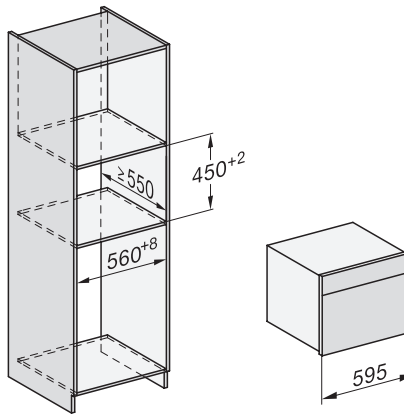

Installation_DG_DGM_DGC_XL_ESW7x10_EVS7010, installation drawings

built-in DG DGM DGC XL build-under, installation drawing

DGC7x4x built-in tall cabinet, installation drawing

DGC7x45 connections and ventilation 45cm, installation drawing

DGC7x4x swivel range of the aperture, installation drawings

screw joint DGC XL, installation drawing

side view DGC XL, installation drawings