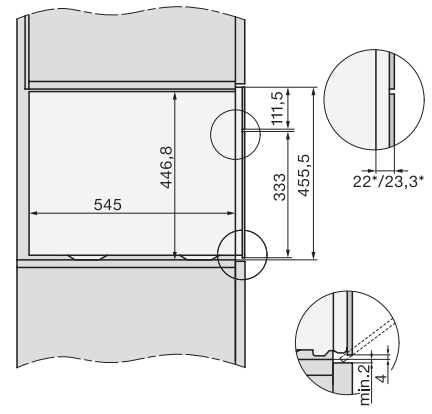

Installation_DG_DGM_DGC_XL_ESW7x10_EVS7010, installation drawings

built-in DG DGM DGC XL build-under, installation drawing

DGC7x4x built-in tall cabinet, installation drawing

DGC7x45 connections and ventilation 45cm, installation drawing

DGC7x4x swivel range of the aperture, installation drawings

screw joint DGC XL, installation drawing

side view DGC XL, installation drawings