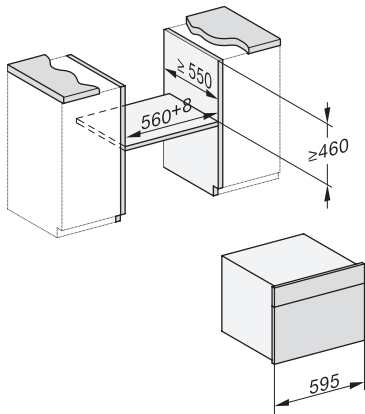

DGC 7845 HC Pro

Dampovn med ovnfunktion med vand- og afløbstilslutning

til damptilberedning, bagning, stegning med trådløst stegetermometer + HydroClean.

H7000 handle, installation drawing

Installation DG, DGM, DGC XL, ESW7x20 installation drawings

Installation_DG_DGM_DGC_XL_ESW7x10_EVS7010, installation drawings

built-in DG DGM DGC XL build-under, installation drawing

DGC7x4x built-in tall cabinet, installation drawing

DGC7x45 connections and ventilation 45cm, installation drawing

DGC7x4x swivel range of the aperture, installation drawings

screw joint DGC XL, installation drawing

side view DGC XL, installation drawings