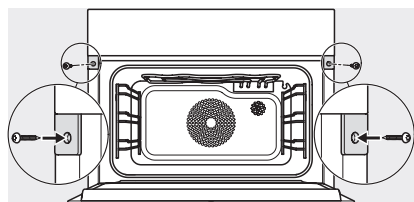

DGC 7845 HC Pro

Dampovn med ovnfunktion med vand- og afløbstilslutning til damptilberedn., bagning, stegning med trådløst stegetermometer + HydroClean.

DG2840, DG7x40, DGC7x4x, DG7x6x, DGC7x6x, DGD7635, DGM7x4x, DO7, H28B/BP, H7x4xB/BM/BP, H7x6xB/BP, installation drawing

ESW7x20, DGC7x4xHCPro, DGC7x4xHCXPro installation drawings

ESW7x10, DGC7x4xHCPro, DGC7x4xHCXPro, installation drawings

built-in DG DGM DGC XL build-under, installation drawing

DGC7x4x built-in tall cabinet, installation drawing

DGC7x4x Schwenkbereich der Blende, installation drawings

screw joint DGC XL, installation drawing

DGC7x6x X with and without handle side view, installation drawings