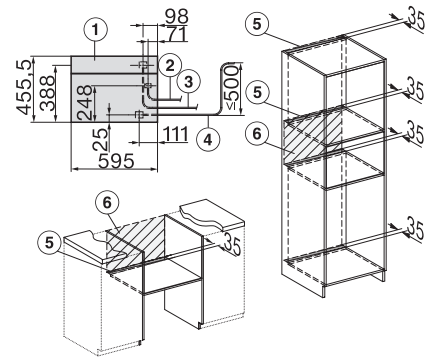

DGC 7845 HC Pro

Dampovn med ovnfunktion med vand- og afløbstilslutning

til damptilberedning, bagning, stegning med trådløst stegetermometer + HydroClean.

H7000 handle, installation drawing

Installation DG, DGM, DGC XL, ESW7x20 installation drawings

Installation_DG_DGM_DGC_XL_ESW7x10_EVS7010, installation drawings

built-in DG DGM DGC XL build-under, installation drawing

DGC7x4x built-in tall cabinet, installation drawing

DGC7x45 connections and ventilation 45cm, installation drawing

DGC7x4x swivel range of the aperture, installation drawings

screw joint DGC XL, installation drawing

side view DGC XL, installation drawings