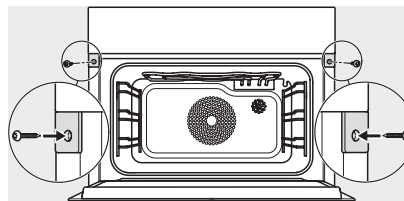

DGC 7845 HC Pro

Dampovn med ovnfunktion med vand- og afløbstilslutning

til damptilberedning, bagning, stegning med trådløst stegetermometer + HydroClean.

H7000 handle, installation drawing

Installation DG, DGM, DGC XL, ESW7x20 installation drawings

Installation_DG_DGM_DGC_XL_ESW7x10_EVS7010, installation drawings

built-in DG DGM DGC XL build-under, installation drawing

DGC7x4x built-in tall cabinet, installation drawing

DGC7x45 connections and ventilation 45cm, installation drawing

DGC7x4x swivel range of the aperture, installation drawings

screw joint DGC XL, installation drawing

side view DGC XL, installation drawings