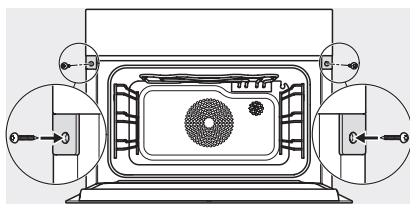

## DGC 7845 HC Pro

Dampovn med ovnfunktion med vand- og afløbstilslutning til damptilberedn., bagning, stegning med trådløst stegetermometer + HydroClean.

DG7x40, DGC7x4x, DGC7x6x, DG7635, DGM7x4x, DO7, H2860B/BP, H7240BM, H7x40BM, H7x4xB/BP, H7x6xB/BP, installation drawings

ESW7x20, DGC7x4xHCPro, DGC7x4xHCXPro installation drawings

ESW7x10, DGC7x4xHCPro, DGC7x4xHCXPro, installation drawings

built-in DG DGM DGC XL build-under, installation drawing

DGC7x4x built-in tall cabinet, installation drawing

DGC7x4x Schwenkbereich der Blende, installation drawings

screw joint DGC XL, installation drawing

DGC7x6x X with and without handle side view, installation drawings