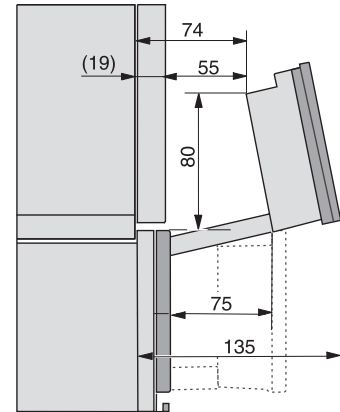

ESW7x20, DGC7x4xHCPro, DGC7x4xHCXPro installation drawings

ESW7x10, DGC7x4xHCPro, DGC7x4xHCXPro, installation drawings

built-in DG DGM DGC XL build-under, installation drawing

DGC7x4x built-in tall cabinet, installation drawing

DGC7x4x Schwenkbereich der Blende, installation drawings

screw joint DGC XL, installation drawing

DGC7x6x X with and without handle side view, installation drawings