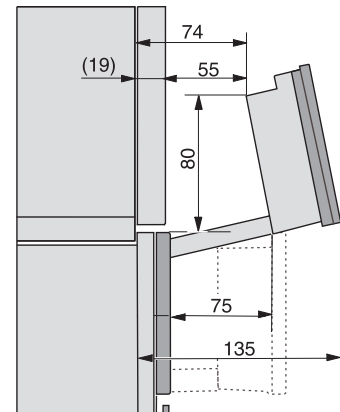

DG7x40, DGC7x4x, DGC7x6x, DG7635, DGM7x4x, DO7, H2860B/BP, H7240BM, H7x40BM, H7x4xB/BP, H7x6xB/BP, installation drawings

ESW7x20, DGC7x4xHCPro, DGC7x4xHCXPro installation drawings

ESW7x10, DGC7x4xHCPro, DGC7x4xHCXPro, installation drawings

built-in DG DGM DGC XL build-under, installation drawing

DGC7x4x built-in tall cabinet, installation drawing

DGC7x4x Schwenkbereich der Blende, installation drawings

screw joint DGC XL, installation drawing