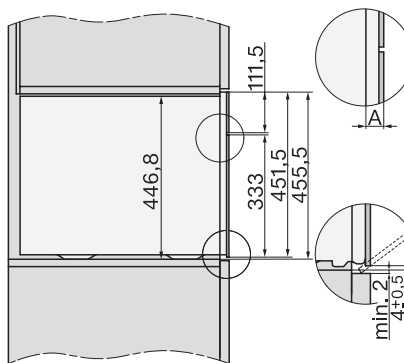

built-in DG DGM DGC XL build-under, installation drawing

DGC7x4x built-in tall cabinet, installation drawing

DGC7x4x Schwenkbereich der Blende, installation drawings

screw joint DGC XL, installation drawing

DGC7x6x X with and without handle side view, installation drawings