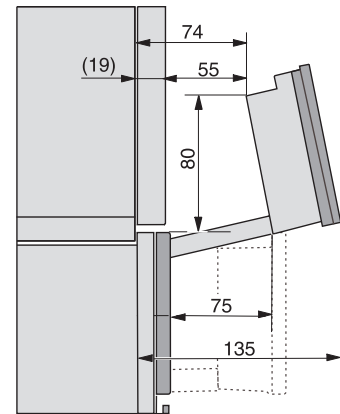

DG2840, DG7x40, DGC7x4x, DG7x6x, DGC7x6x, DGD7635, DGM7x4x, DO7, H28B/BP, H7x4xB/BM/BP, H7x6xB/BP, installation drawing

ESW7x20, DGC7x4xHCPro, DGC7x4xHCXPro installation drawings

ESW7x10, DGC7x4xHCPro, DGC7x4xHCXPro, installation drawings

built-in DG DGM DGC XL build-under, installation drawing

DGC7x4x built-in tall cabinet, installation drawing

DGC7x4x Schwenkbereich der Blende, installation drawings

screw joint DGC XL, installation drawing