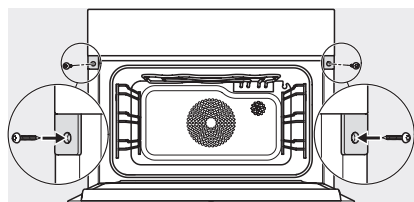

ESW7x20, DGC7x4xHCPro, DGC7x4xHCXPro installation drawings

ESW7x10, DGC7x4xHCPro, DGC7x4xHCXPro, installation drawings

built-in DG DGM DGC XL build-under, installation drawing

DGC7x4x built-in tall cabinet, installation drawing

DGC7x4x Schwenkbereich der Blende, installation drawings

screw joint DGC XL, installation drawing

DGC7x6x X with and without handle side view, installation drawings