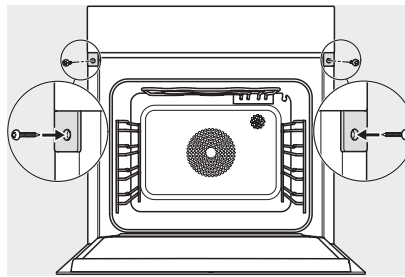

DGC 7460 HCX Pro

Grebsfri dampovn med ovnfunktion

til damptilberedning, bagning, stegning, med WiFiConn@ct + HydroClean.

ESW7x20, DGC7x6xHCPro, DGC7x6xHCXPro installation drawings

ESW7x10, EVS7010, DGC7x6xHCPro, DGC7x6xHCXPro installation drawings

built-in DGC XXL, installation drawing

built-in DGC XXL build-under, installation drawing

screw joint DGC XXL, installation drawing

DGC7x4x Schwenkbereich der Blende, installation drawings

side view DGC XXL, installation drawings