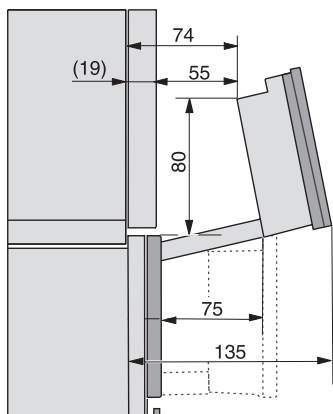

ESW7x20, DGC7x6xHCPro, DGC7x6xHCXPro installation drawings

ESW7x10, EVS7010, DGC7x6xHCPro, DGC7x6xHCXPro installation drawings

built-in DGC XXL, installation drawing

built-in DGC XXL build-under, installation drawing

screw joint DGC XXL, installation drawing

DGC7x4x Schwenbereich der Blende, installation drawings

side view DGC XXL, installation drawings