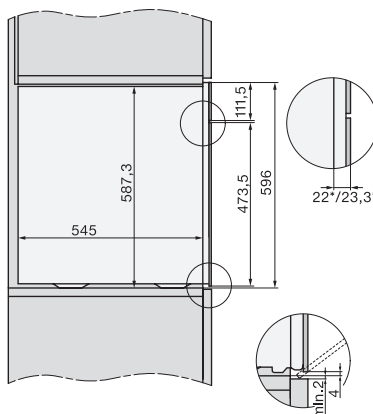

ESW7x20, DGC7x6xHCPro, DGC7x6xHCXPro installation drawings

ESW7x10, EVS7010, DGC7x6xHCPro, DGC7x6xHCXPro installation drawings

built-in DGC XXL, installation drawing

built-in DGC XXL build-under, installation drawing

screw joint DGC XXL, installation drawing

DGC7x4x Schwenbereich der Blende, installation drawings

side view DGC XXL, installation drawings