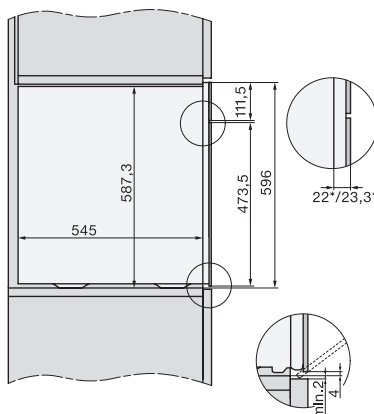

ESW7x20, DGC7x6xHCPro, DGC7x6xHCXPro installation drawings

ESW7x10, EVS7010, DGC7x6xHCPro, DGC7x6xHCXPro installation drawings

built-in DGC XXL, installation drawing

built-in DGC XXL build-under, installation drawing

screw joint DGC XXL, installation drawing

DGC7x4x Schwenkbereich der Blende, installation drawings

side view DGC XXL, installation drawings