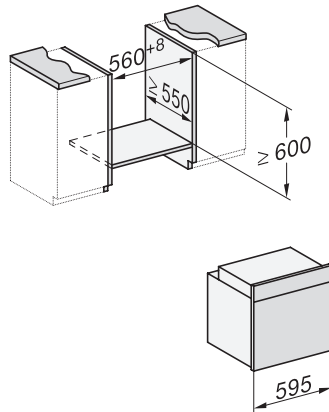

H226x-1B/BP/E/EP//IP, H2x6xB/BP, H7x6xB/BP/BPX, installation drawings