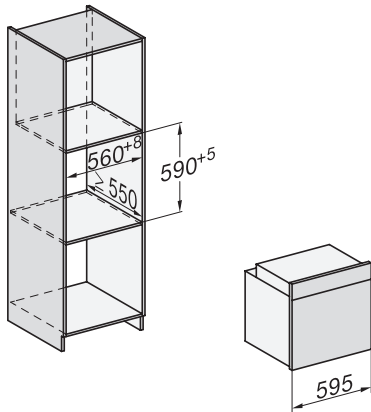

H226x-1B/BP/E/EP//IP, H2760B/BP, H28x0B/BP, H7x6xB/BP/BPX, installation drawings