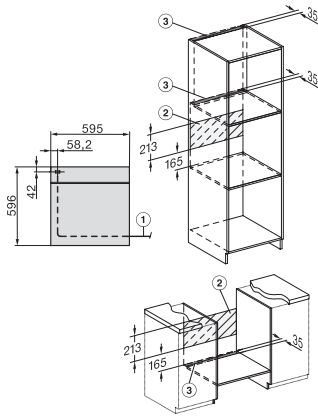

## DGC 7151

Dampovn med ovnfunktion

i elegant, sort design med netforbindelse og TasteControl.

H226x-1B/BP/E/EP//IP, H2760B/BP, H28x0B/BP, H7x6xB/BP/BPX installation drawings

H226x-1B/BP/E/EP//IP, H2760B/BP, H28x0B/BP, H7x6xB/BP/BPX, installation drawings, GB, AUS