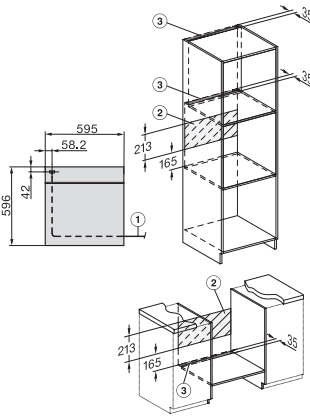

## DGC 7151

Dampovn med ovnfunktion

i elegant, sort design med netforbindelse og TasteControl.

H226x-1B/BP/E/EP//IP, H2760B/BP, H28x0B/BP, H7x6xB/BP/BPX installation drawings

H226x-1B/BP/E/EP//IP, H2760B/BP, H28x0B/BP, H7x6xB/BP/BPX, installation drawings, GB, AUS