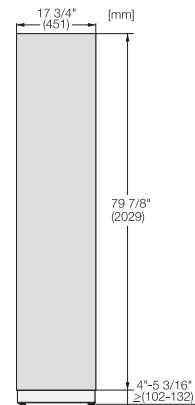

F 2413 Vi  
MasterCool-fryseskab  
til førsteklasses design og teknik i stort format.

Side-by-side, MasterCool, uden mellemvæg, med sidevægsovpvarmning (skitse) (med fodnote)

1) Sidevægsovpvarmning

F2413Vi, F2412Vi, F2411Vi, MasterCool, inner space, installation drawings

Sideview, MasterCool, Sketch

Example for dimensioning Side-by-side-Combination MasterCool (Sketch) (\*footnote) (only for EUROPE)

Side-by-Side, MasterCool, footnote, installation drawings

KFP1805ed/cs, KFP1804ed/cs, Front panel, Front dimensions, MasterCool, installation drawings