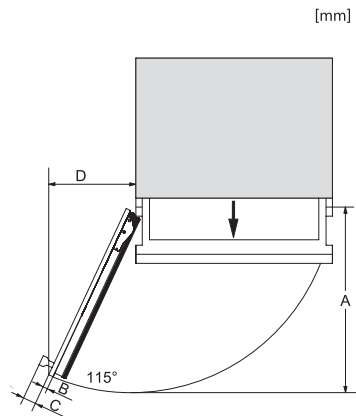

F 2413 Vi  
MasterCool-fryseskab  
til førsteklasses design og teknik i stort format.

Side-by-side, MasterCool, uden mellemvæg, med sidevægsovpvarmning (skitse) (med fodnote)

1) Sidevægsovpvarmning

F2413Vi, F2412Vi, F2411Vi, MasterCool, inner space, installation drawings

Sideview, MasterCool, Sketch

Example for dimensioning Side-by-side-Combination MasterCool (Sketch) (\*footnote) (only for EUROPE)

Side-by-Side, MasterCool, footnote, installation drawings

KFP1805ed/cs, KFP1804ed/cs, Front panel, Front dimensions, MasterCool, installation drawings

F2413Vi, F2471Vi, F2471SF, F2461Vi, F2411Vi, F2411SF, installation, MasterCool, installation drawings

Opening angle 90°/115°, right side stop, MasterCool (Sketch) with footnote