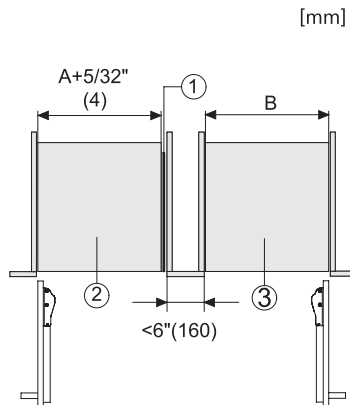

F 2413 Vi  
MasterCool-fryseskab  
til førsteklasses design og teknik i stort format.

Side-by-side, MasterCool, uden mellemvæg, med sidevægsovpvarmning (skitse) (med fodnote)

1) Sidevægsovpvarmning

F2413Vi, F2412Vi, F2411Vi, MasterCool, inner space, installation drawings

Sideview, MasterCool, Sketch

Example for dimensioning Side-by-side-Combination MasterCool (Sketch) (\*footnote) (only for EUROPE)

Side-by-Side, MasterCool, footnote, installation drawings

KFP1805ed/cs, KFP1804ed/cs, Front panel, Front dimensions, MasterCool, installation drawings