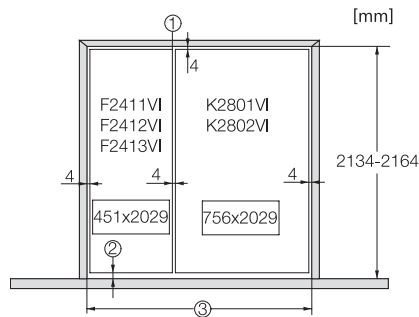

F 2413 Vi  
MasterCool-fryseskab  
til førsteklasses design og teknik i stort format.

Side-by-side, MasterCool, uden mellemvæg, med sidevægsovpvarmning (skitse) (med fodnote)

1) Sidevægsovpvarmning

F2413Vi, F2412Vi, F2411Vi, MasterCool, inner space, installation drawings

Sideview, MasterCool, Sketch

Example for dimensioning Side-by-side-Combination MasterCool (Sketch) (\*footnote) (only for EUROPE)

Side-by-Side, MasterCool, footnote, installation drawings

KFP1805ed/cs, KFP1804ed/cs, Front panel, Front dimensions, MasterCool, installation drawings