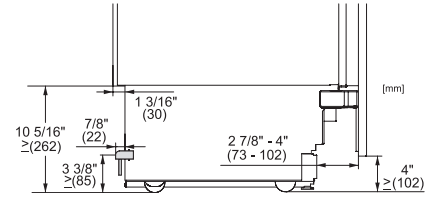

F 2413 Vi  
MasterCool-fryseskab  
til førsteklasses design og teknik i stort format.

Side-by-side, MasterCool, uden mellemvæg, med sidevægsovpvarmning (skitse) (med fodnote)

1) Sidevægsovpvarmning

F2413Vi, F2412Vi, F2411Vi, MasterCool, inner space, installation drawings

Sideview, MasterCool, Sketch

Example for dimensioning Side-by-side-Combination MasterCool (Sketch) (\*footnote) (only for EUROPE)

Side-by-Side, MasterCool, footnote, installation drawings

KFP1805ed/cs, KFP1804ed/cs, Front panel, Front dimensions, MasterCool, installation drawings