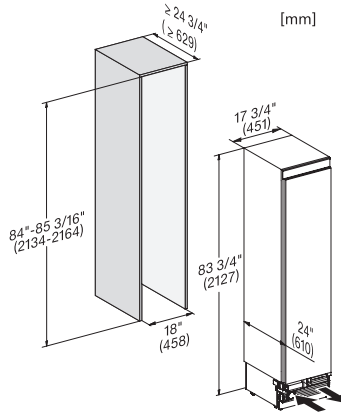

F 2413 Vi  
MasterCool-fryseskab  
til førsteklasses design og teknik i stort format.

Side-by-side, MasterCool, uden mellemvæg, med sidevægsovpvarmning (skitse) (med fodnote)

1) Sidevægsovpvarmning

F2413Vi, F2412Vi, F2411Vi, MasterCool, inner space, installation drawings

Sideview, MasterCool, Sketch

Example for dimensioning Side-by-side-Combination MasterCool (Sketch) (\*footnote) (only for EUROPE)

Side-by-Side, MasterCool, footnote, installation drawings

KFP1805ed/cs, KFP1804ed/cs, Front panel, Front dimensions, MasterCool, installation drawings