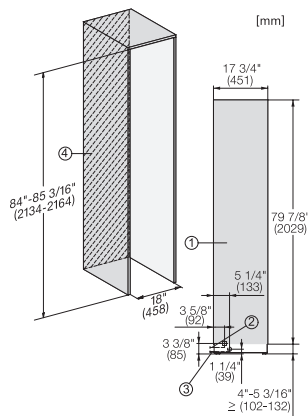

F 2413 Vi  
MasterCool-fryseskab  
til førsteklasses design og teknik i stort format.

Side-by-side, MasterCool, uden mellemvæg, med sidevægsovpvarmning (skitse) (med fodnote)

1) Sidevægsovpvarmning

F2413Vi, F2412Vi, F2411Vi, MasterCool, inner space, installation drawings

Sideview, MasterCool, Sketch

Example for dimensioning Side-by-side-Combination MasterCool (Sketch) (\*footnote) (only for EUROPE)

Side-by-Side, MasterCool, footnote, installation drawings

KFP1805ed/cs, KFP1804ed/cs, Front panel, Front dimensions, MasterCool, installation drawings

F2413Vi, F2471Vi, F2471SF, F2461Vi, F2411Vi, F2411SF, installation, MasterCool, installation drawings

Opening angle 90°/115°, right side stop, MasterCool (Sketch) with footnote