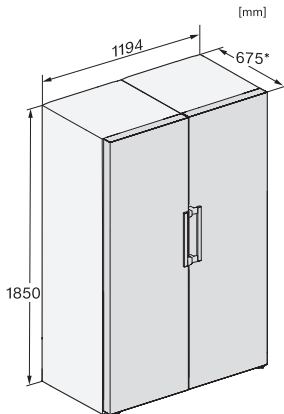

KS4383ED N, KS4384ED N, FNS4382E N, FNS4383E N, Nordic, top view, Side-by-Side (*footnote) (installation drawings)

KS4383ED N, FNS4382E N, Nordic, installation sketch, Side-by-Side (*footnote) (drawings)