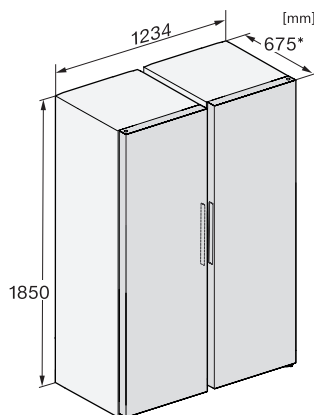

## KS 4887 DD

Fritstående køleskab

med PerfectFresh Active, FlexiLight 2.0 og Click2open til maks. komfort.

K4373ED, KS4383ED, KS4383 C ED, KS4783 bb Blackboard, KS4887DD, installation (footnote\*) (installation drawings)

FN4872D, FN4874C, KS4887DD, installation sketch (footnote\*) (installation drawings)

KFN4898CD bs, KS4887DD edt/cs, top view (footnote\*) (installation drawings)

KS4887DD, FNS4882D, top view, Side-by-Side (\*footnote) (installation drawings)