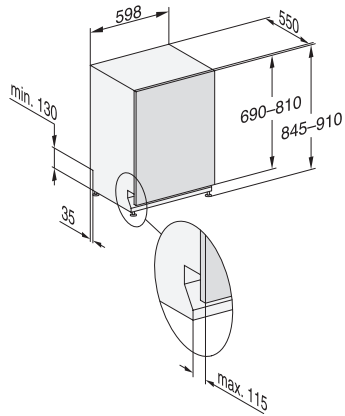

G7000, fully integrated dishwasher, XXL, 60cm (installation drawing)