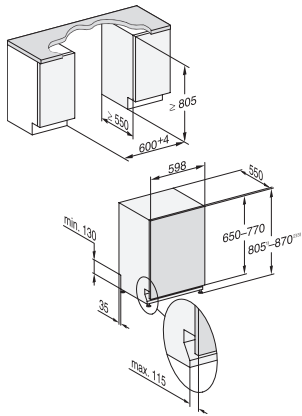

G 7690 SCVi AutoDos K20

Fuldintegrerbar opvaskemaskine

med automatisk dosering takket være AutoDos med integreret PowerDisk.

G7000, fully integrated dishwasher, 60cm (installation drawing)