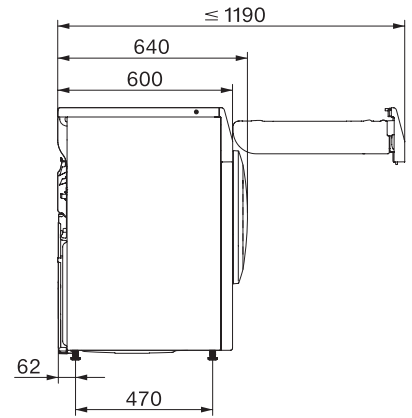

TSA223WP Active

T1-varmepumpetørretumbler:

Med A++ og fremragende Miele-kvalitet til en attraktiv pris.

T1 installation drawing, slanted facia or straight facia, measures in mm

T1 drawing, slanted facia or straight facia, measures in mm

T1 drawing, slanted facia or straight facia, without porthole, measures in mm

T1 drawing, slanted facia or straight facia, measures in mm