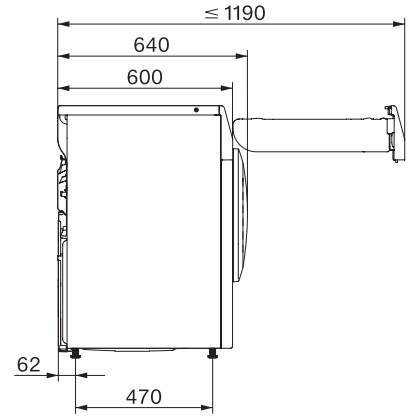

TSA203WP Active

T1-varmepumpetørretumbler:

Med A++ og fremragende Miele-kvalitet til en attraktiv pris.

T1 installation drawing, slanted facia or straight facia, measures in mm

T1 drawing, slanted facia or straight facia, measures in mm

T1 drawing, slanted facia or straight facia, without porthole, measures in mm

T1 drawing, slanted facia or straight facia, measures in mm