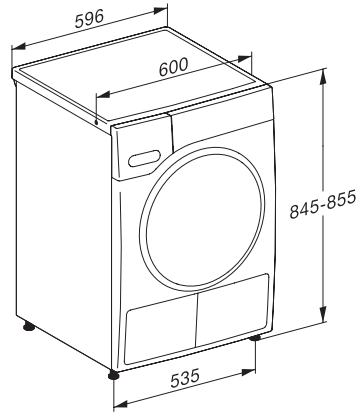

TWR780WP Eco&Steam&9kg

T1-varmepumpetørretumbler:

Med SteamFinish, SilenceDrum og M Touch - til de højeste krav.

T1 installation drawing, facia 5 degree, measures in mm

T1 drawing, facia 5 degree, measures in mm

T1 drawing, facia 5 degree, with porthole, measures in mm

T1 drawing, facia 5 degree, measures in mm