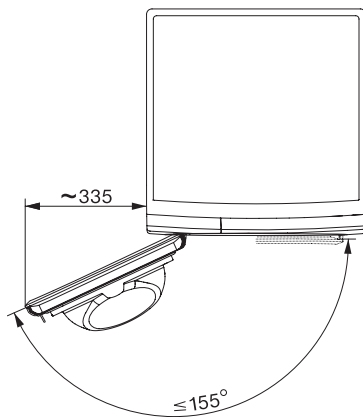

TWR780WP Eco&Steam&9kg

T1-varmepumpetørretumbler:

Med SteamFinish, SilenceDrum og M Touch - til de højeste krav.

T1 installation drawing, facia 5 degree, measures in mm

T1 drawing, facia 5 degree, measures in mm

T1 drawing, facia 5 degree, with porthole, measures in mm

T1 drawing, facia 5 degree, measures in mm