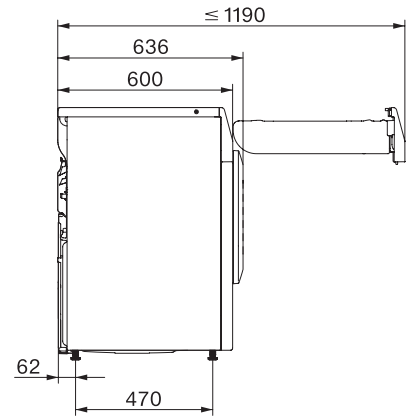

TCR790WP Eco&Steam&9kg

T1-varmepumpetørretumbler:

9 kg | M Touch | SteamCare | SilenceDrum | DryCare 40

T1 installation drawing, slanted facia or straight facia, measures in mm

T1 drawing, slanted facia or straight facia, measures in mm

T1 drawing, slanted facia or straight facia, with porthole, measures in mm

T1 drawing, slanted facia or straight facia, measures in mm