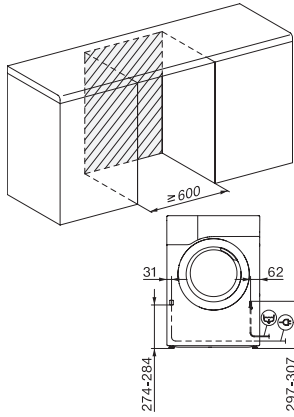

TCR790WP Eco&Steam&9kg

T1-varmepumpetørretumbler:

9 kg | M Touch | SteamCare | SilenceDrum | DryCare 40

T1 installation drawing, slanted facia or straight facia, measures in mm

T1 drawing, slanted facia or straight facia, measures in mm

T1 drawing, slanted facia or straight facia, with porthole, measures in mm

T1 drawing, slanted facia or straight facia, measures in mm