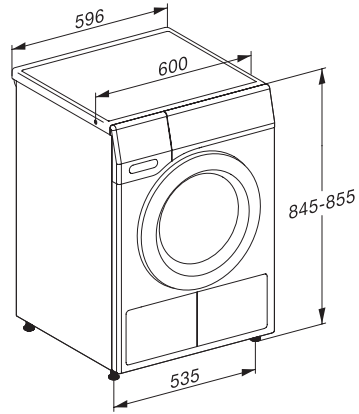

TCR790WP Eco&Steam&9kg

T1-varmepumpetørretumbler:

9 kg | M Touch | SteamCare | SilenceDrum | DryCare 40

T1 installation drawing, slanted facia or straight facia, measures in mm

T1 drawing, slanted facia or straight facia, measures in mm

T1 drawing, slanted facia or straight facia, with porthole, measures in mm

T1 drawing, slanted facia or straight facia, measures in mm