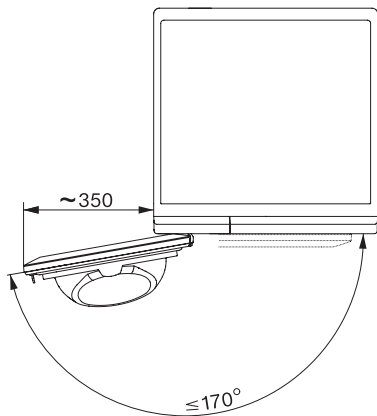

TCR790WP Eco&Steam&9kg

T1-varmepumpetørretumbler:

9 kg | M Touch | SteamCare | SilenceDrum | DryCare 40

T1 installation drawing, slanted facia or straight facia, measures in mm

T1 drawing, slanted facia or straight facia, measures in mm

T1 drawing, slanted facia or straight facia, with porthole, measures in mm

T1 drawing, slanted facia or straight facia, measures in mm