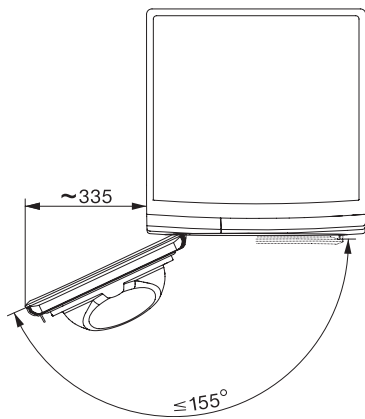

TSF763WP EcoSpeed&8kg  
T1-varmepumpetørretumbler:  
Med A+++ og DryCare 40 - effektiv og skånsom tørring.

T1 installation drawing, facia 5 degree, measures in mm

T1 drawing, facia 5 degree, measures in mm

T1 drawing, facia 5 degree, with porthole, measures in mm

T1 drawing, facia 5 degree, measures in mm