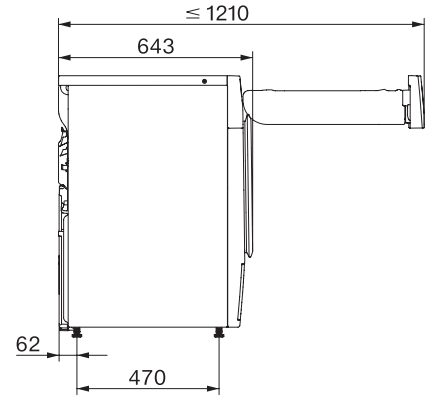

TSF763WP EcoSpeed&8kg  
T1-varmepumpetørretumbler:  
Med A+++ og DryCare 40 - effektiv og skånsom tørring.

T1 installation drawing, facia 5 degree, measures in mm

T1 drawing, facia 5 degree, measures in mm

T1 drawing, facia 5 degree, with porthole, measures in mm

T1 drawing, facia 5 degree, measures in mm