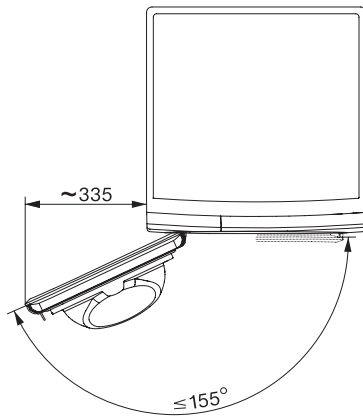

TSF763WP EcoSpeed&8kg
T1-varmepumpetørretumbler:
8 kg | DryCare 40 | HygieneDry | FragranceDos²

T1 installation drawing, facia 5 degree, measures in mm

T1 drawing, facia 5 degree, measures in mm

T1 drawing, facia 5 degree, with porthole, measures in mm

T1 drawing, facia 5 degree, measures in mm