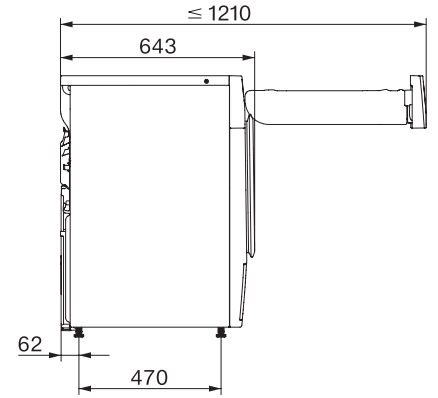

TWD260WP 8kg

T1-varmepumpetørretumbler:

A++ | 8 kg | Miele@home | EcoDry | FragranceDos

T1 installation drawing, fascia 5 degree, measures in mm

T1 drawing, fascia 5 degree, measures in mm

T1 drawing, fascia 5 degree, with porthole, measures in mm

T1 drawing, fascia 5 degree, measures in mm