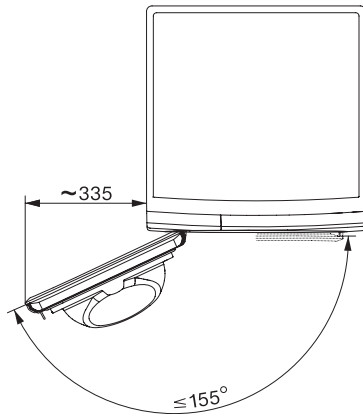

TWD260WP 8kg
T1-varmepumpetørretumbler:
Med A++ og Miele@home - intelligent tøjpleje.

T1 installation drawing, facia 5 degree, measures in mm

T1 drawing, facia 5 degree, measures in mm

T1 drawing, facia 5 degree, with porthole, measures in mm

T1 drawing, facia 5 degree, measures in mm