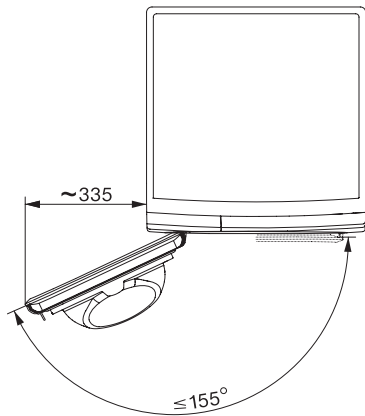

TWD260WP 8kg

T1-varmepumpetørretumbler:

A++ | 8 kg | Miele@home | EcoDry | FragranceDos

T1 installation drawing, fascia 5 degree, measures in mm

T1 drawing, fascia 5 degree, measures in mm

T1 drawing, fascia 5 degree, with porthole, measures in mm

T1 drawing, fascia 5 degree, measures in mm