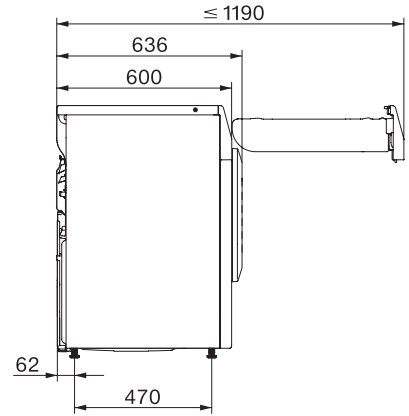

TED275WP 8kg

T1-varmepumpetørretumbler:

Med A++ og Miele@home - intelligent tøjpleje.

T1 installation drawing, slanted facia or straight facia, measures in mm

T1 drawing, slanted facia or straight facia, measures in mm

T1 drawing, slanted facia or straight facia, with porthole, measures in mm

T1 drawing, slanted facia or straight facia, measures in mm