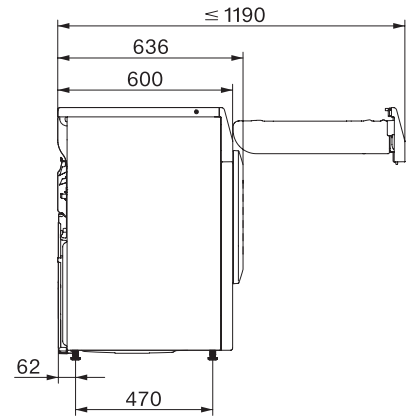

TCD270WP 8kg

T1-varmepumpetørretumbler:

Med A++ og Miele@home - intelligent tøjpleje.

T1 installation drawing, slanted facia or straight facia, measures in mm

T1 drawing, slanted facia or straight facia, measures in mm

T1 drawing, slanted facia or straight facia, with porthole, measures in mm

T1 drawing, slanted facia or straight facia, measures in mm