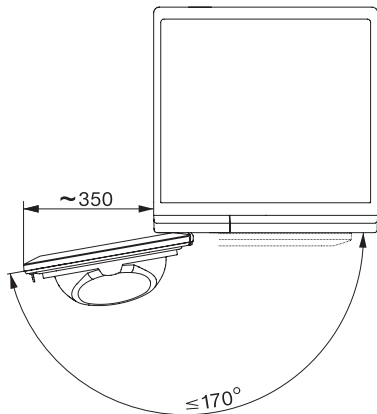

TCD270WP 8kg

T1-varmepumpetørretumbler:

Med A++ og Miele@home - intelligent tøjpleje.

T1 installation drawing, slanted facia or straight facia, measures in mm

T1 drawing, slanted facia or straight facia, measures in mm

T1 drawing, slanted facia or straight facia, with porthole, measures in mm

T1 drawing, slanted facia or straight facia, measures in mm