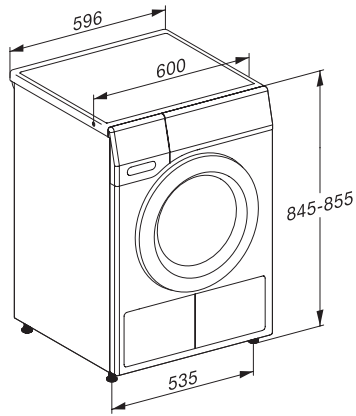

TEC565WP EcoSpeed&8kg

T1-varmepumpetørretumbler:

Med A+++ og EcoSpeed - hurtig tørring ved højeste energieffektivitet.

T1 installation drawing, slanted facia or straight facia, measures in mm

T1 drawing, slanted facia or straight facia, measures in mm

T1 drawing, slanted facia or straight facia, without porthole, measures in mm

T1 drawing, slanted facia or straight facia, measures in mm