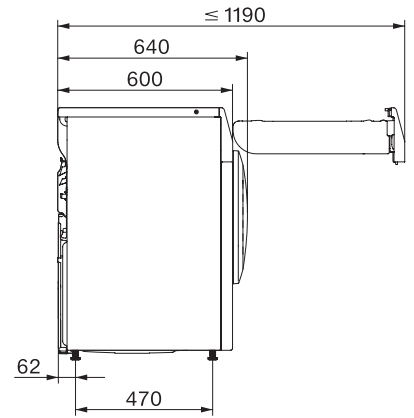

TEC565WP EcoSpeed&8kg

T1-varmepumpetørretumbler:

Med A+++ og EcoSpeed - hurtig tørring ved højeste energieffektivitet.

T1 installation drawing, slanted facia or straight facia, measures in mm

T1 drawing, slanted facia or straight facia, measures in mm

T1 drawing, slanted facia or straight facia, without porthole, measures in mm

T1 drawing, slanted facia or straight facia, measures in mm