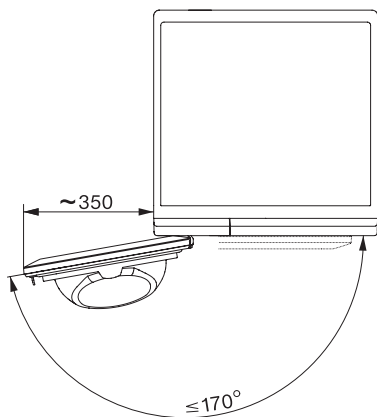

TEC565WP EcoSpeed&8kg

T1-varmepumpetørretumbler:

Med A+++ og EcoSpeed - hurtig tørring ved højeste energieffektivitet.

T1 installation drawing, slanted facia or straight facia, measures in mm

T1 drawing, slanted facia or straight facia, measures in mm

T1 drawing, slanted facia or straight facia, without porthole, measures in mm

T1 drawing, slanted facia or straight facia, measures in mm