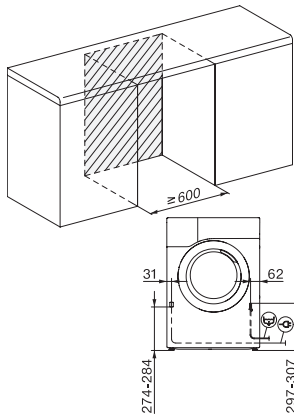

TEC565WP EcoSpeed&8kg

T1-varmepumpetørretumbler:

Med A+++ og EcoSpeed - hurtig tørring ved højeste energieffektivitet.

T1 installation drawing, slanted facia or straight facia, measures in mm

T1 drawing, slanted facia or straight facia, measures in mm

T1 drawing, slanted facia or straight facia, without porthole, measures in mm

T1 drawing, slanted facia or straight facia, measures in mm