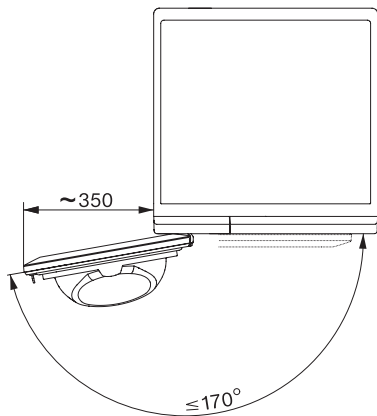

TEC225WP 8kg

T1-varmepumpetørretumbler:

8 kg | DirectSensor | EcoDry-teknologi | FragranceDos | PerfectDry

T1 installation drawing, slanted facia or straight facia, measures in mm

T1 drawing, slanted facia or straight facia, measures in mm

T1 drawing, slanted facia or straight facia, without porthole, measures in mm

T1 drawing, slanted facia or straight facia, measures in mm