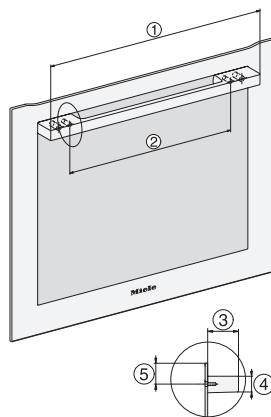

DGC 7350

Dampovn med ovnfunktion

til damptilb., bagning og stegning med WiFiConn@ct, TasteControl og LED-lys.

installation H7000 XL, installation drawing

side view H7000 XL, installation drawings

built-in H7000 XL, installation drawing

H226x-1B/BP/E/EP/I/IP, H2x6xB/BP, H7x6xB/BP/BPX, installation drawings

DG2740, DG7140, DGM7340, H2760B/BP, H7140BM, H7x64B/BP, H7x60B/BP installation drawings

side view H7000 XL build-under, installation drawing