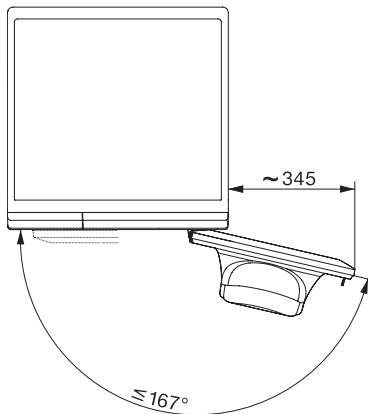

WED 675 WCS TDos & 8kg

Frontbetjent W1-vaskemaskine:

Med TwinDos og Miele@home - intelligent tøjpleje til en attraktiv pris.

W1 installation drawing, slanted facia or straight facia, measures in mm

W1 drawing, slanted facia or straight facia, measures in mm

W1 drawing, slanted facia or straight facia, measures in mm

W1 drawing, slanted facia or straight facia, measures in mm