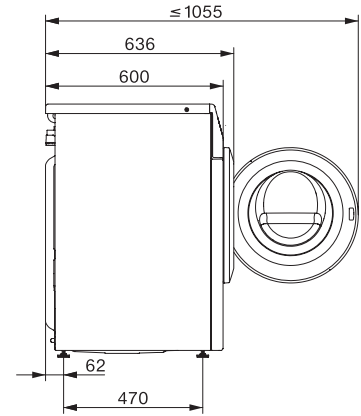

WED 675 WCS TDos & 8kg

Frontbetjent W1-vaskemaskine:

Med TwinDos og Miele@home - intelligent tøjpleje til en attraktiv pris.

W1 installation drawing, slanted facia or straight facia, measures in mm

W1 drawing, slanted facia or straight facia, measures in mm

W1 drawing, slanted facia or straight facia, measures in mm

W1 drawing, slanted facia or straight facia, measures in mm