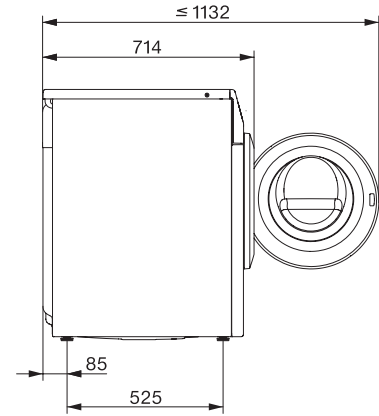

WTW870WPM PWash&TDos 9/6kg

WT1-vaske-tørremaskine:

Den hurtige, komfortable allround-maskine til store mængder vasketøj.

WT1 9/6 kg, installation drawing, slanted facia or straight facia, measures in mm

WT1 9/6 kg, drawing, slanted facia or straight facia, measures in mm

WT1 9/6 kg, drawing, slanted facia or straight facia, measures in mm

WT1 9/6 kg, drawing, slanted facia or straight facia, measures in mm