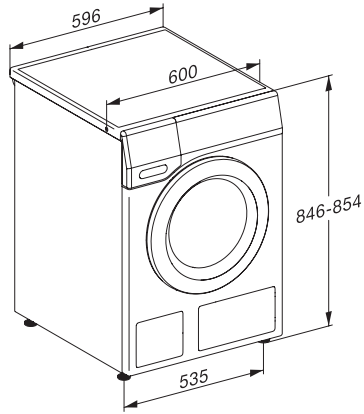

WTW870WPM PWash&TDos 9/6kg

WT1-vaske-tørremaskine:

Den hurtige, komfortable allround-maskine til store mængder vasketøj.

WT1 9/6 kg, installation drawing, slanted facia or straight facia, measures in mm

WT1 9/6 kg, drawing, slanted facia or straight facia, measures in mm