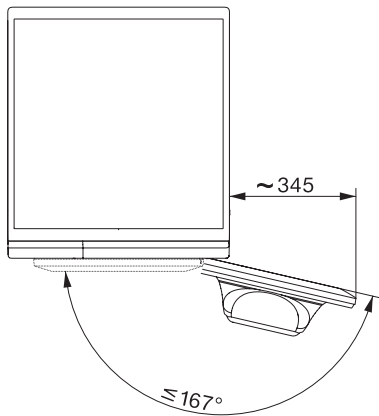

WTW870WPM PWash&TDos 9/6kg

WT1-vaske-tørremaskine:

Den hurtige, komfortable allround-maskine til store mængder vasketøj.

WT1 9/6 kg, installation drawing, slanted facia or straight facia, measures in mm

WT1 9/6 kg, drawing, slanted facia or straight facia, measures in mm

WT1 9/6 kg, drawing, slanted facia or straight facia, measures in mm

WT1 9/6 kg, drawing, slanted facia or straight facia, measures in mm