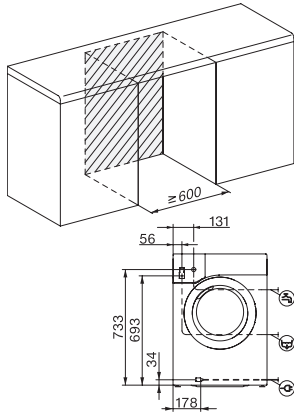

WTW870WPM PWash&TDos 9/6kg

WT1-vaske-tørremaskine:

Den hurtige, komfortable allround-maskine til store mængder vasketøj.

WT1 9/6 kg, installation drawing, slanted facia or straight facia, measures in mm

WT1 9/6 kg, drawing, slanted facia or straight facia, measures in mm

WT1 9/6 kg, drawing, slanted facia or straight facia, measures in mm

WT1 9/6 kg, drawing, slanted facia or straight facia, measures in mm