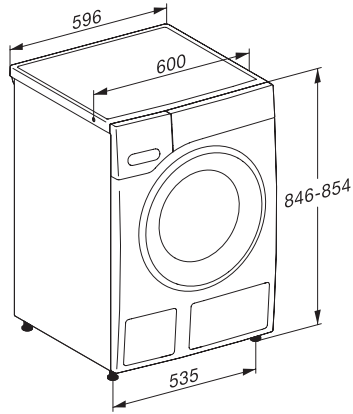

Frontbetjent W1-vaskemaskine:

A | 9 kg | 1400 o/min | Automatisk dosering | Udglatning | Miele@home

W1 drawing, facia 5 degree, measures in mm

W1 drawing, facia 5 degree, measures in mm

W1 drawing, facia 5 degree, measures in mm