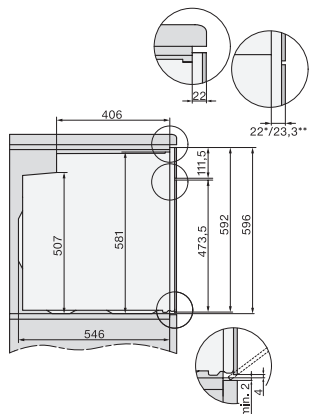

H 7365 BP

Ovn

i elegant, sort design med stegetermometer og pyrolyse.

installation H7000 XL, installation drawing

installation H7000 XL, installation drawing, GB, AU

side view H7000 XL, installation drawings

built-in H7000 XL, installation drawing

H226x-1B/BP/E/EP/I/IP, H2x6xB/BP, H7x6xB/BP/BPX, installation drawings

H226x-1B/BP/E/EP/I/IP, H2760B/BP, H28x0B/BP, H7x40BM/BMX, H7x6xB/BP/BPX, installation drawings