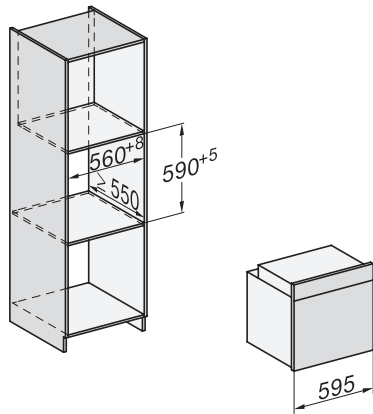

H 7365 BP

Ovn

i elegant, sort design med stegetermometer og pyrolyse.

installation H7000 XL, installation drawing

installation H7000 XL, installation drawing, GB, AU

side view H7000 XL, installation drawings