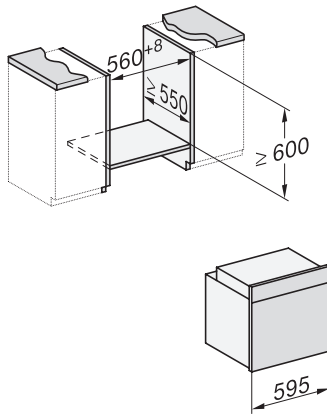

H 7365 BP

Ovn

i elegant, sort design med stegetermometer og pyrolyse.

installation H7000 XL, installation drawing

installation H7000 XL, installation drawing, GB, AU

side view H7000 XL, installation drawings

built-in H7000 XL, installation drawing

H226x-1B/BP/E/EP/I/IP, H2x6xB/BP, H7x6xB/BP/BPX, installation drawings

H226x-1B/BP/E/EP/I/IP, H2760B/BP, H28x0B/BP, H7x40BM/BMX, H7x6xB/BP/BPX, installation drawings