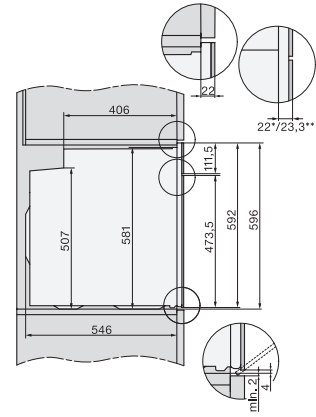

H 7365 BP

Ovn

i elegant, sort design med stegetermometer og pyrolyse.

installation H7000 XL, installation drawing

installation H7000 XL, installation drawing, GB, AU

side view H7000 XL, installation drawings

built-in H7000 XL, installation drawing

H226x-1B/BP/E/EP/I/IP, H2x6xB/BP, H7x6xB/BP/BPX, installation drawings

H226x-1B/BP/E/EP/I/IP, H2760B/BP, H28x0B/BP, H7x40BM/BMX, H7x6xB/BP/BPX, installation drawings