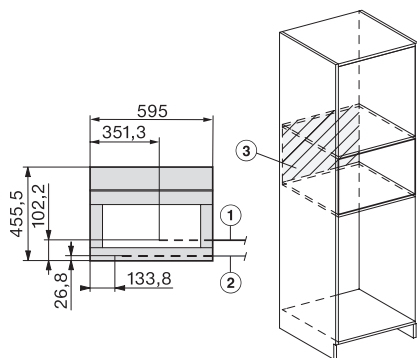

CVA7000, Built-in larder unit for appliances with fresh water connection (built in)

CVA7000, installation (installation drawings)