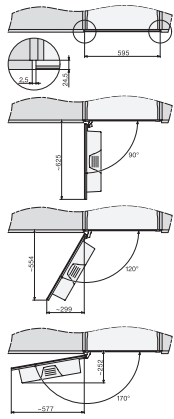

CVA7000, top view (installation drawings)