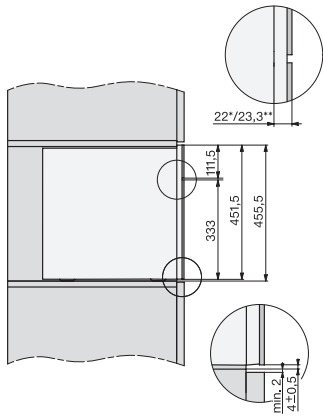

CVA 7845

Espressomaskiner til indbygning med DirectWater med CoffeeSelect og AutoDescal til højeste standard.

CVA7000, side view (*footnote) (installation drawing)