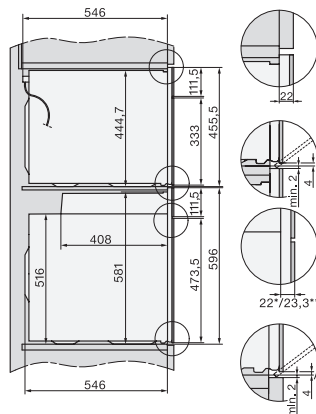

### Ovn

i perfekt kombinerbart design med stegetermometer og BrillantLight

installation H7000 XL, installation drawing

side view H7000 XL, installation drawings

built-in H7000 XL, installation drawing

H226x-1B/BP/E/EP/I/IP, H2x6x B/BP, H7x6x B/BP/BPX, installation drawings

DG2740, DG7140, DGM7340, H2760B/BP, H7140BM, H7x64B/BP, H7x60B/BP installation drawings

H226x-1B/BP/E/EP/I/IP, H2760B/BP, H28x0B/BP, H7x40BM/BMX, H7x6x B/BP/BPX, installation drawings

side view H7000 XL build-under, installation drawing

H2xxx-1 B/BP/E/I/IP, H7xxx B/BP/BM/BMX, installation drawings

H2xxx-1 B/BP/E/I/IP, H7xxx B/BP/BM/BMX, installation drawings