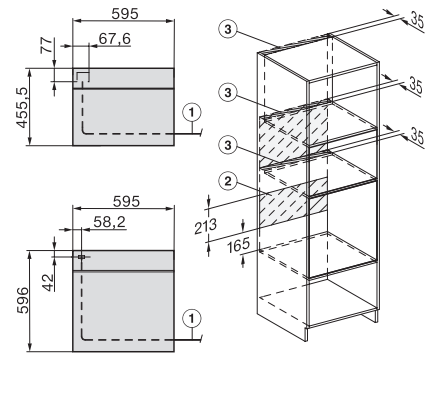

### Ovn

i perfekt kombinerbart design med stegetermometer og BrillantLight

installation H7000 XL, installation drawing

side view H7000 XL, installation drawings

built-in H7000 XL, installation drawing

H226x-1B/BP/E/EP/I/IP, H2x6x B/BP, H7x6x B/BP/BPX, installation drawings

DG2740, DG7140, DGM7340, H2760B/BP, H7140BM, H7x64B/BP, H7x60B/BP installation drawings

H226x-1B/BP/E/EP/I/IP, H2760B/BP, H28x0B/BP, H7x40BM/BMX, H7x6x B/BP/BPX, installation drawings

side view H7000 XL build-under, installation drawing

H2xxx-1 B/BP/E/I/IP, H7xxx B/BP/BM/BMX, installation drawings

H2xxx-1 B/BP/E/I/IP, H7xxx B/BP/BM/BMX, installation drawings