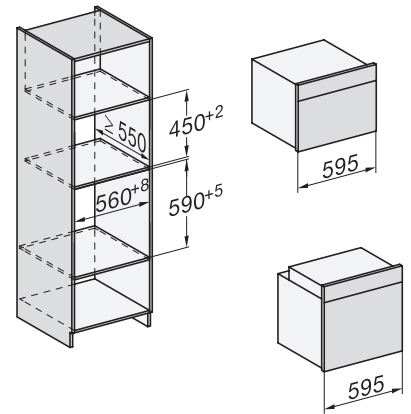

H226x-1B/BP/E/EP/I/IP, H2760B/BP, H28x0B/BP, H7x40BM/BMX, H7x6x B/BP/BPX, installation drawings