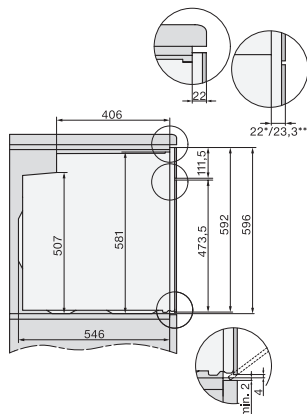

### Ovn

i perfekt kombinerbart design med stegetermometer og BrillantLight

installation H7000 XL, installation drawing

side view H7000 XL, installation drawings

built-in H7000 XL, installation drawing

H226x-1B/BP/E/EP/I/IP, H2x6x B/BP, H7x6x B/BP/BPX, installation drawings

DG2740, DG7140, DGM7340, H2760B/BP, H7140BM, H7x64B/BP, H7x60B/BP installation drawings

H226x-1B/BP/E/EP/I/IP, H2760B/BP, H28x0B/BP, H7x40BM/BMX, H7x6x B/BP/BPX, installation drawings

side view H7000 XL build-under, installation drawing

H2xxx-1 B/BP/E/I/IP, H7xxx B/BP/BM/BMX, installation drawings

H2xxx-1 B/BP/E/I/IP, H7xxx B/BP/BM/BMX, installation drawings