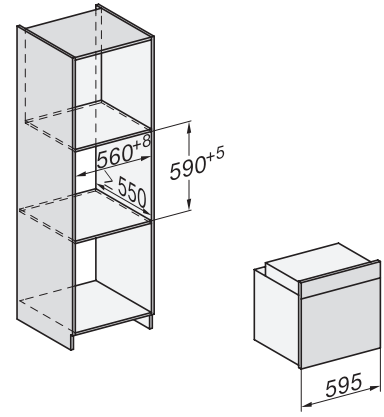

### Ovn

i perfekt kombinerbart design med stegetermometer og BrillantLight

installation H7000 XL, installation drawing

side view H7000 XL, installation drawings

built-in H7000 XL, installation drawing

H226x-1B/BP/E/EP/I/IP, H2x6x B/BP, H7x6x B/BP/BPX, installation drawings