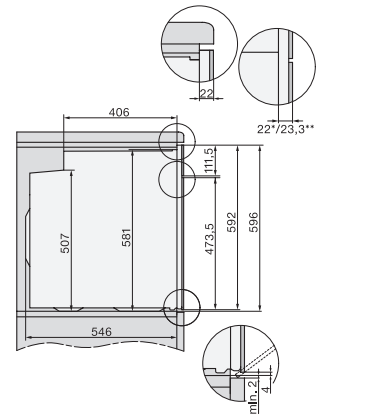

H 7163 BP

Ovn

i attraktivt design i rustfrit stål med tilslutning til netværk og pyrolyse.

installation H7000 XL, installation drawing

side view H7000 XL, installation drawings

built-in H7000 XL, installation drawing

H226x-1B/BP/E/EP/I/IP, H2x6xB/BP, H7x6xB/BP/BPX, H226x0B/BP, H28x0B/BP, H7x40BM/BMX, H7x6xB/BP/BPX, installation drawings

H226x-1B/BP/E/EP/I/IP, H226x0B/BP, H28x0B/BP, H7x40BM/BMX, H7x6xB/BP/BPX, installation drawings

side view H7000 XL build-under, installation drawing

H2xxx-1 B/BP/E/I/IP, H7xxx B/BP/BM/BMX, installation drawings

H2xxx-1 B/BP/E/I/IP, H7xxx B/BP/BM/BMX, installation drawings