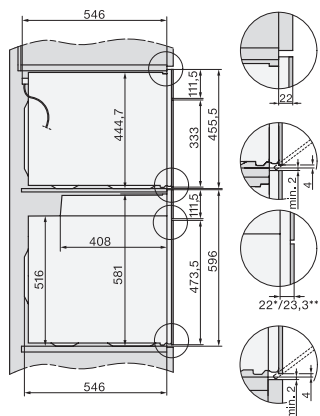

H 7163 BP

Ovn

i attraktivt design i rustfrit stål med tilslutning til netværk og pyrolyse.

installation H7000 XL, installation drawing

side view H7000 XL, installation drawings

built-in H7000 XL, installation drawing

H226x-1B/BP/E/EP/I/IP, H2x6xB/BP, H7x6xB/BP/BPX, H226x0B/BP, H28x0B/BP, H7x40BM/BMX, H7x6xB/BP/BPX, installation drawings

H226x-1B/BP/E/EP/I/IP, H226x0B/BP, H28x0B/BP, H7x40BM/BMX, H7x6xB/BP/BPX, installation drawings

side view H7000 XL build-under, installation drawing

H2xxx-1 B/BP/E/I/IP, H7xxx B/BP/BM/BMX, installation drawings

H2xxx-1 B/BP/E/I/IP, H7xxx B/BP/BM/BMX, installation drawings